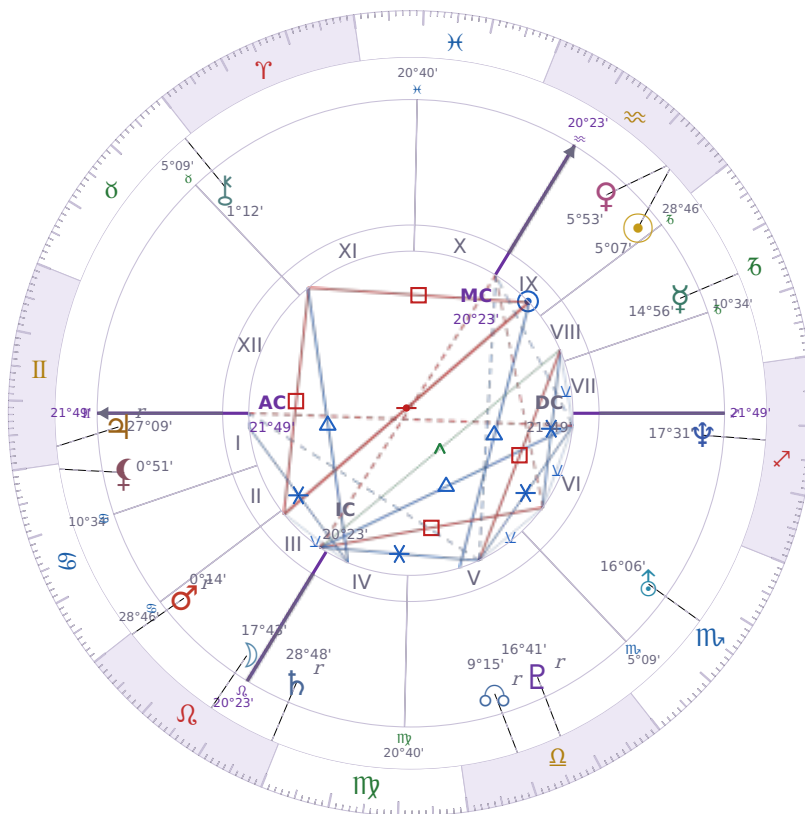

BIRTHDAY YEAR CHART

Volodymyr Zelenskyy

President of Ukraine since 2019

♈ Aquarius January 25, 1978 14:00 Kryvyy Rih

25 January 1859 · 00:28 (22:26 UTC) · Kryvyy Rih

Solar ASC ♋ Cancer · MC ♛ Pisces

NATAL PLANETS

☉ Sun	in	♈	Aquarius	5°07'
☾ Moon	in	♌	Leo	17°43'
☿ Mercury	in	♐	Capricorn	14°56'
♀ Venus	in	♈	Aquarius	5°53'
♂ Mars	in	♌	Leo	0°14'
♃ Jupiter	in	♊	Gemini	27°09'
♄ Saturn	in	♌	Leo	28°48'

BIRTHDAY YEAR CHART PLANETS

☉ Sun	in	♈	Aquarius	5°07'
☾ Moon	in	♌	Leo	17°43'
☿ Mercury	in	♐	Capricorn	14°56'
♀ Venus	in	♈	Aquarius	5°53'
♂ Mars	in	♌	Leo	0°14'
♃ Jupiter	in	♊	Gemini	27°09'
♄ Saturn	in	♌	Leo	28°48'

♅ Uranus	in	♏	Scorpio	16°06'
♆ Neptune	in	♐	Sagittarius	17°31'
♇ Pluto	in	♎	Libra	16°41'
♄ Chiron	in	♉	Taurus	1°12'
♁ North Node	in	♎	Libra	9°15'
♁ Lilith	in	♋	Cancer	0°51'

KEY TRANSITS BY QUARTER

Q1 · Jan-Mar

Q2 · Apr-Jun

Q3 · Jul-Sep

Q4 · Oct-Dec