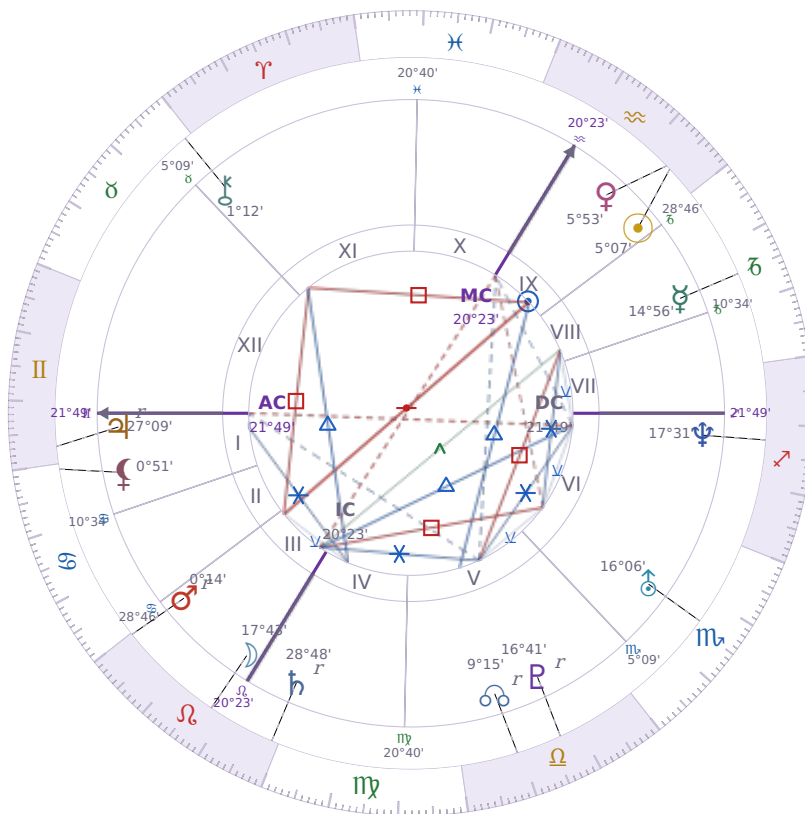

BIRTHDAY YEAR CHART

Volodymyr Zelenskyy

President of Ukraine since 2019

♈ Aquarius January 25, 1978 14:00 Kryvyy Rih

25 January 1860 · 00:28 (22:26 UTC) · Kryvyy Rih

Solar ASC ♋ Cancer · MC ♊ Pisces

NATAL PLANETS

☉ Sun	in	♈	Aquarius	5°07'
☾ Moon	in	♌	Leo	17°43'
☿ Mercury	in	♑	Capricorn	14°56'
♀ Venus	in	♈	Aquarius	5°53'
♂ Mars	in	♌	Leo	0°14'
♃ Jupiter	in	♊	Gemini	27°09'
♄ Saturn	in	♌	Leo	28°48'

BIRTHDAY YEAR CHART PLANETS

☉ Sun	in	♈	Aquarius	5°07'
☾ Moon	in	♌	Leo	17°43'
☿ Mercury	in	♑	Capricorn	14°56'
♀ Venus	in	♈	Aquarius	5°53'
♂ Mars	in	♌	Leo	0°14'
♃ Jupiter	in	♊	Gemini	27°09'
♄ Saturn	in	♌	Leo	28°48'

♅ Uranus	in	♏	Scorpio	16°06'
♆ Neptune	in	♐	Sagittarius	17°31'
♇ Pluto	in	♎	Libra	16°41'
♄ Chiron	in	♉	Taurus	1°12'
♁ North Node	in	♎	Libra	9°15'
♁ Lilith	in	♋	Cancer	0°51'

KEY TRANSITS BY QUARTER

Q1 · Jan-Mar

Q2 · Apr-Jun

Q3 · Jul-Sep

Q4 · Oct-Dec