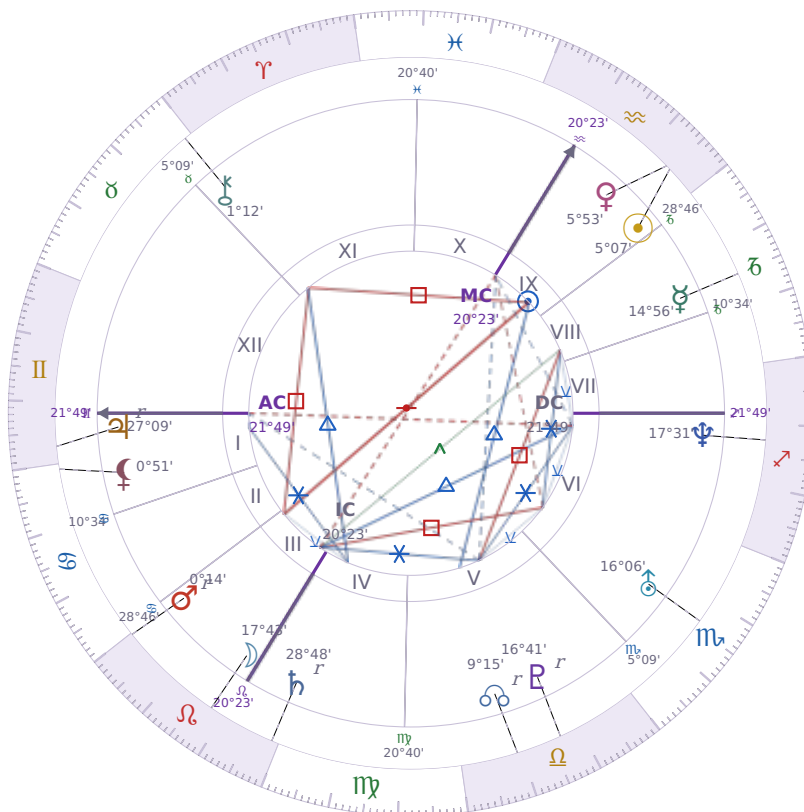

BIRTHDAY YEAR CHART

Volodymyr Zelenskyy

President of Ukraine since 2019

♈ Aquarius January 25, 1978 14:00 Kryvyy Rih

25 January 1866 · 00:28 (22:26 UTC) · Kryvyy Rih

Solar ASC ♋ Cancer · MC ♏ Pisces

NATAL PLANETS

☉ Sun	in	♈	Aquarius	5°07'
☾ Moon	in	♌	Leo	17°43'
☿ Mercury	in	♑	Capricorn	14°56'
♀ Venus	in	♈	Aquarius	5°53'
♂ Mars	in	♌	Leo	0°14'
♃ Jupiter	in	♊	Gemini	27°09'
♄ Saturn	in	♌	Leo	28°48'

BIRTHDAY YEAR CHART PLANETS

☉ Sun	in	♈	Aquarius	5°07'
☾ Moon	in	♌	Leo	17°43'
☿ Mercury	in	♑	Capricorn	14°56'
♀ Venus	in	♈	Aquarius	5°53'
♂ Mars	in	♌	Leo	0°14'
♃ Jupiter	in	♊	Gemini	27°09'
♄ Saturn	in	♌	Leo	28°48'

♅ Uranus	in	♏	Scorpio	16°06'
♆ Neptune	in	♐	Sagittarius	17°31'
♇ Pluto	in	♎	Libra	16°41'
♄ Chiron	in	♉	Taurus	1°12'
♁ North Node	in	♎	Libra	9°15'
♁ Lilith	in	♋	Cancer	0°51'

KEY TRANSITS BY QUARTER

Q1 · Jan-Mar

Q2 · Apr-Jun

Q3 · Jul-Sep

Q4 · Oct-Dec