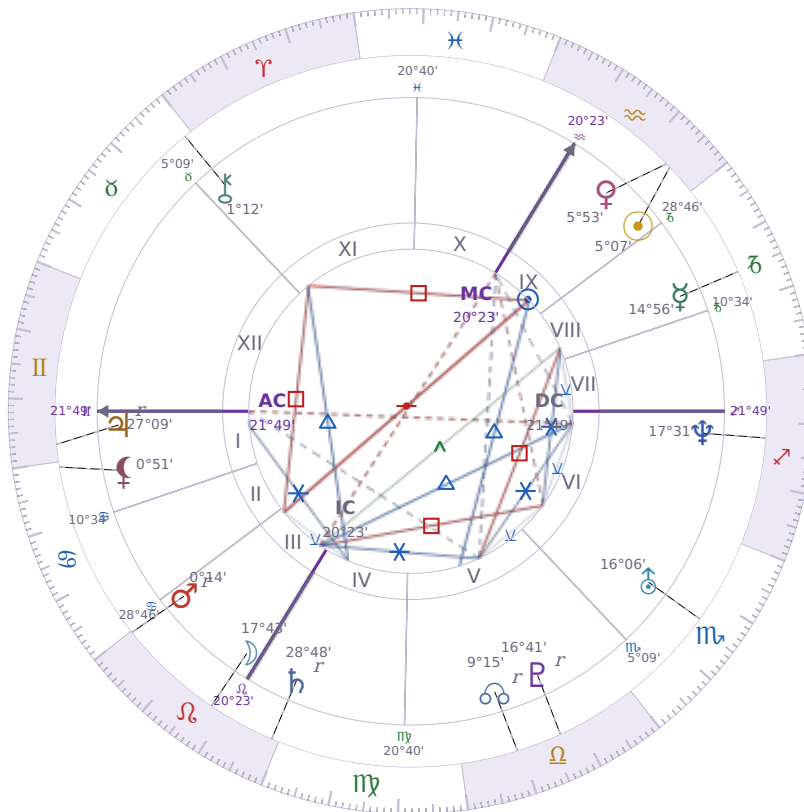

BIRTHDAY YEAR CHART

Volodymyr Zelenskyy

President of Ukraine since 2019

♈ Aquarius January 25, 1978 14:00 Kryvyy Rih

25 January 1875 · 00:28 (22:26 UTC) · Kryvyy Rih

Solar ASC ♋ Cancer · MC ♊ Pisces

NATAL PLANETS

☉ Sun	in	♈ Aquarius	5°07'
☾ Moon	in	♌ Leo	17°43'
☿ Mercury	in	♑ Capricorn	14°56'
♀ Venus	in	♈ Aquarius	5°53'
♂ Mars	in	♌ Leo	0°14'
♃ Jupiter	in	♊ Gemini	27°09'
♄ Saturn	in	♌ Leo	28°48'

BIRTHDAY YEAR CHART PLANETS

☉ Sun	in	♈ Aquarius	5°07'
☾ Moon	in	♌ Leo	17°43'
☿ Mercury	in	♑ Capricorn	14°56'
♀ Venus	in	♈ Aquarius	5°53'
♂ Mars	in	♌ Leo	0°14'
♃ Jupiter	in	♊ Gemini	27°09'
♄ Saturn	in	♌ Leo	28°48'

♅ Uranus	in	♏	Scorpio	16°06'
♆ Neptune	in	♐	Sagittarius	17°31'
♇ Pluto	in	♎	Libra	16°41'
♄ Chiron	in	♉	Taurus	1°12'
♁ North Node	in	♎	Libra	9°15'
♁ Lilith	in	♋	Cancer	0°51'

KEY TRANSITS BY QUARTER

Q1 · Jan-Mar

Q2 · Apr-Jun

Q3 · Jul-Sep

Q4 · Oct-Dec