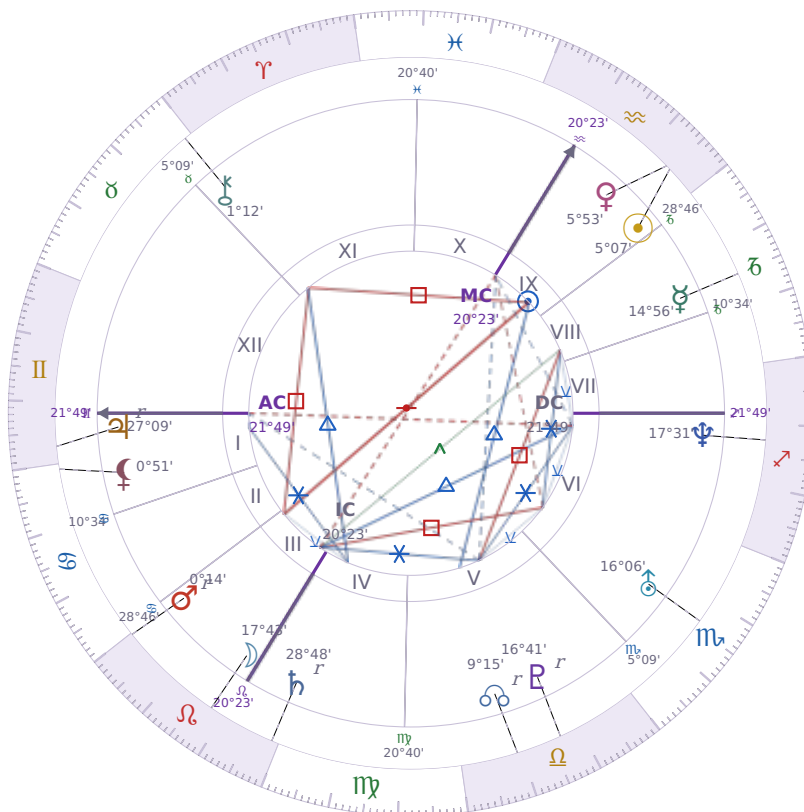

BIRTHDAY YEAR CHART

Volodymyr Zelenskyy

President of Ukraine since 2019

♈ Aquarius January 25, 1978 14:00 Kryvyy Rih

25 January 1881 · 00:05 (22:03 UTC) · Kryvyy Rih

Solar ASC ♋ Cancer · MC ♊ Pisces

NATAL PLANETS

☉ Sun	in	♈	Aquarius	5°07'
☾ Moon	in	♌	Leo	17°43'
☿ Mercury	in	♐	Capricorn	14°56'
♀ Venus	in	♈	Aquarius	5°53'
♂ Mars	in	♌	Leo	0°14'
♃ Jupiter	in	♊	Gemini	27°09'
♄ Saturn	in	♌	Leo	28°48'

BIRTHDAY YEAR CHART PLANETS

☉ Sun	in	♈	Aquarius	5°07'
☾ Moon	in	♌	Leo	17°43'
☿ Mercury	in	♐	Capricorn	14°56'
♀ Venus	in	♈	Aquarius	5°53'
♂ Mars	in	♌	Leo	0°14'
♃ Jupiter	in	♊	Gemini	27°09'
♄ Saturn	in	♌	Leo	28°48'

♅ Uranus	in	♏	Scorpio	16°06'
♆ Neptune	in	♐	Sagittarius	17°31'
♇ Pluto	in	♎	Libra	16°41'
♄ Chiron	in	♉	Taurus	1°12'
♁ North Node	in	♎	Libra	9°15'
♁ Lilith	in	♋	Cancer	0°51'

KEY TRANSITS BY QUARTER

Q1 · Jan-Mar

Q2 · Apr-Jun

Q3 · Jul-Sep

Q4 · Oct-Dec