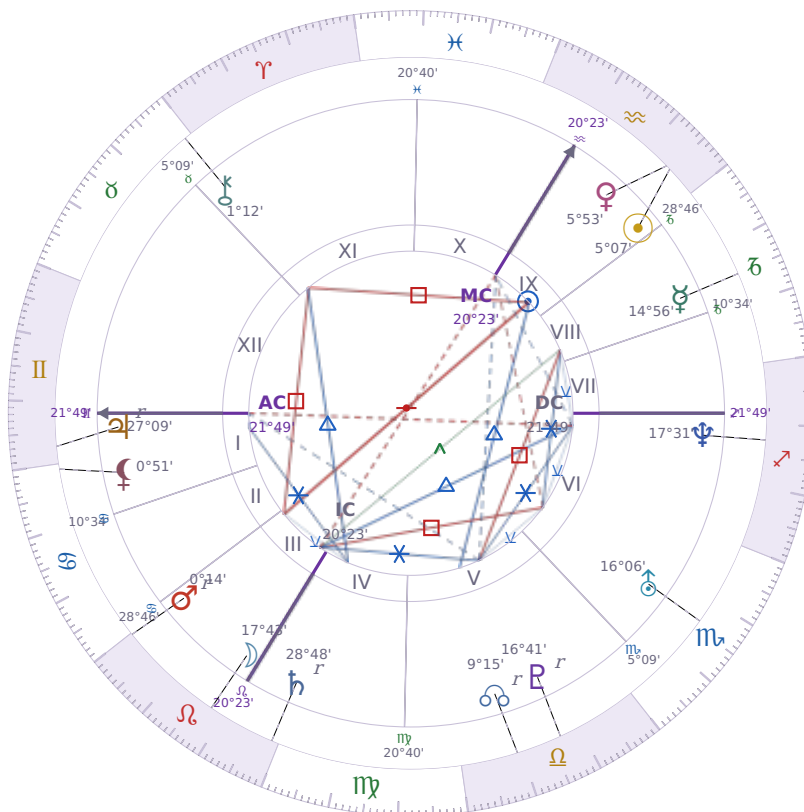

BIRTHDAY YEAR CHART

Volodymyr Zelenskyy

President of Ukraine since 2019

♈ Aquarius January 25, 1978 14:00 Kryvyy Rih

25 January 1907 · 00:02 (22:00 UTC) · Kryvyy Rih

Solar ASC ♋ Cancer · MC ♊ Pisces

NATAL PLANETS

☉ Sun	in	♈	Aquarius	5°07'
☾ Moon	in	♌	Leo	17°43'
☿ Mercury	in	♐	Capricorn	14°56'
♀ Venus	in	♈	Aquarius	5°53'
♂ Mars	in	♌	Leo	0°14'
♃ Jupiter	in	♊	Gemini	27°09'
♄ Saturn	in	♌	Leo	28°48'

BIRTHDAY YEAR CHART PLANETS

☉ Sun	in	♈	Aquarius	5°07'
☾ Moon	in	♌	Leo	17°43'
☿ Mercury	in	♐	Capricorn	14°56'
♀ Venus	in	♈	Aquarius	5°53'
♂ Mars	in	♌	Leo	0°14'
♃ Jupiter	in	♊	Gemini	27°09'
♄ Saturn	in	♌	Leo	28°48'

♅ Uranus	in	♏	Scorpio	16°06'
♆ Neptune	in	♐	Sagittarius	17°31'
♇ Pluto	in	♎	Libra	16°41'
♄ Chiron	in	♉	Taurus	1°12'
♁ North Node	in	♎	Libra	9°15'
♁ Lilith	in	♋	Cancer	0°51'

KEY TRANSITS BY QUARTER

Q1 · Jan-Mar

Q2 · Apr-Jun

Q3 · Jul-Sep

Q4 · Oct-Dec