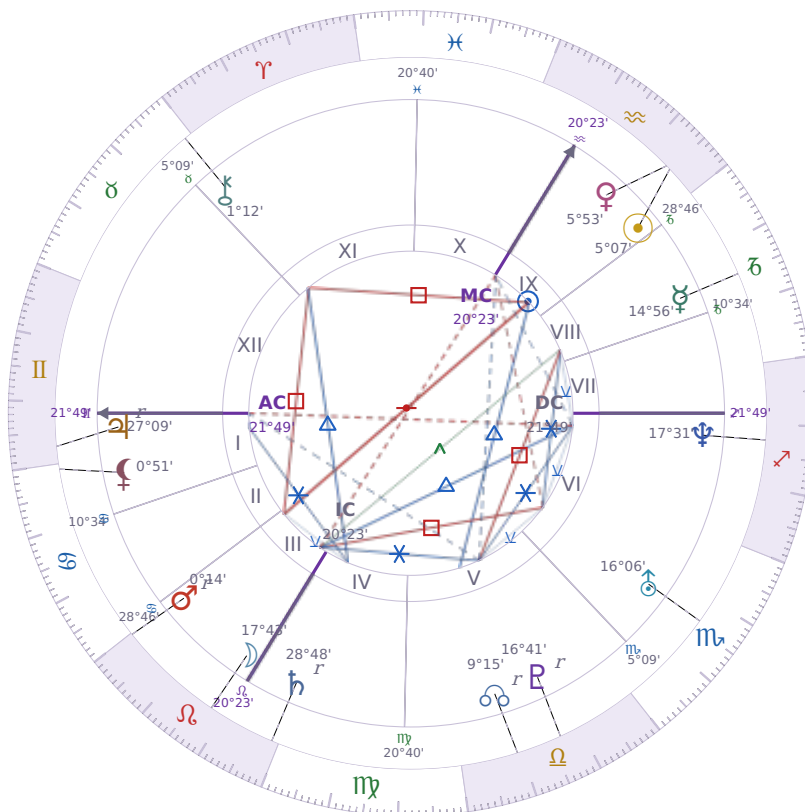

BIRTHDAY YEAR CHART

Volodymyr Zelenskyy

President of Ukraine since 2019

♈ Aquarius January 25, 1978 14:00 Kryvyy Rih

25 January 1917 · 00:02 (22:00 UTC) · Kryvyy Rih

Solar ASC ♋ Cancer · MC ♊ Pisces

NATAL PLANETS

☉ Sun	in	♈	Aquarius	5°07'
☾ Moon	in	♌	Leo	17°43'
☿ Mercury	in	♐	Capricorn	14°56'
♀ Venus	in	♈	Aquarius	5°53'
♂ Mars	in	♌	Leo	0°14'
♃ Jupiter	in	♊	Gemini	27°09'
♄ Saturn	in	♌	Leo	28°48'

BIRTHDAY YEAR CHART PLANETS

☉ Sun	in	♈	Aquarius	5°07'
☾ Moon	in	♌	Leo	17°43'
☿ Mercury	in	♐	Capricorn	14°56'
♀ Venus	in	♈	Aquarius	5°53'
♂ Mars	in	♌	Leo	0°14'
♃ Jupiter	in	♊	Gemini	27°09'
♄ Saturn	in	♌	Leo	28°48'

♅ Uranus	in	♏	Scorpio	16°06'
♆ Neptune	in	♐	Sagittarius	17°31'
♇ Pluto	in	♎	Libra	16°41'
♄ Chiron	in	♉	Taurus	1°12'
♁ North Node	in	♎	Libra	9°15'
♁ Lilith	in	♋	Cancer	0°51'

KEY TRANSITS BY QUARTER

Q1 · Jan-Mar

Q2 · Apr-Jun

Q3 · Jul-Sep

Q4 · Oct-Dec