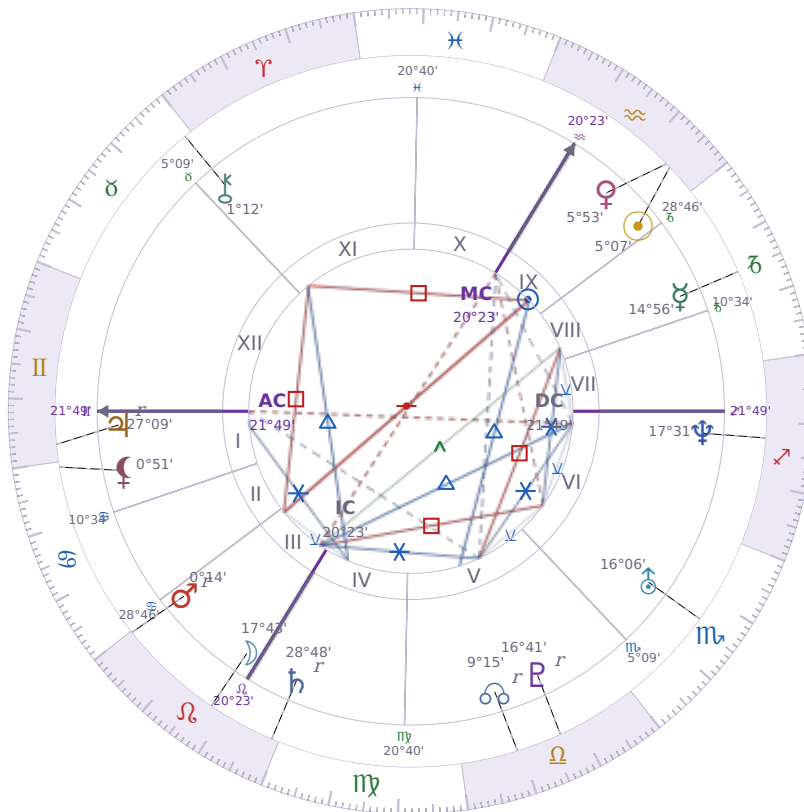

BIRTHDAY YEAR CHART

Volodymyr Zelenskyy

President of Ukraine since 2019

♈ Aquarius January 25, 1978 14:00 Kryvyy Rih

25 January 2039 · 00:00 (22:00 UTC) · Kryvyy Rih

Solar ASC ♋ Cancer · MC ♊ Pisces

NATAL PLANETS

☉ Sun	in	♈ Aquarius	5°07'
☾ Moon	in	♌ Leo	17°43'
☿ Mercury	in	♑ Capricorn	14°56'
♀ Venus	in	♈ Aquarius	5°53'
♂ Mars	in	♌ Leo	0°14'
♃ Jupiter	in	♊ Gemini	27°09'
♄ Saturn	in	♌ Leo	28°48'

BIRTHDAY YEAR CHART PLANETS

☉ Sun	in	♈ Aquarius	5°07'
☾ Moon	in	♌ Leo	17°43'
☿ Mercury	in	♑ Capricorn	14°56'
♀ Venus	in	♈ Aquarius	5°53'
♂ Mars	in	♌ Leo	0°14'
♃ Jupiter	in	♊ Gemini	27°09'
♄ Saturn	in	♌ Leo	28°48'

♅ Uranus	in	♏	Scorpio	16°06'
♆ Neptune	in	♐	Sagittarius	17°31'
♇ Pluto	in	♎	Libra	16°41'
♄ Chiron	in	♉	Taurus	1°12'
♁ North Node	in	♎	Libra	9°15'
♁ Lilith	in	♋	Cancer	0°51'

KEY TRANSITS BY QUARTER

Q1 · Jan-Mar

Q2 · Apr-Jun

Q3 · Jul-Sep

Q4 · Oct-Dec