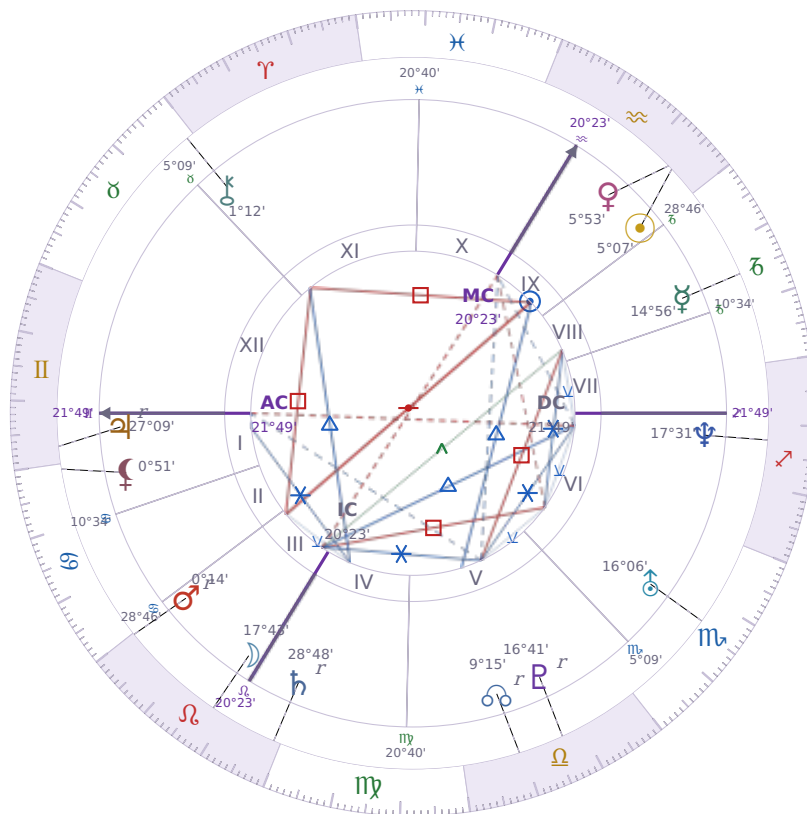

BIRTHDAY YEAR CHART

Volodymyr Zelenskyy

President of Ukraine since 2019

♈ Aquarius January 25, 1978 14:00 Kryvyy Rih

25 January 2047 · 00:00 (22:00 UTC) · Kryvyy Rih

Solar ASC ♋ Cancer · MC ♏ Pisces

NATAL PLANETS

☉ Sun	in	♈ Aquarius	5°07'
☾ Moon	in	♌ Leo	17°43'
☿ Mercury	in	♑ Capricorn	14°56'
♀ Venus	in	♈ Aquarius	5°53'
♂ Mars	in	♌ Leo	0°14'
♃ Jupiter	in	♊ Gemini	27°09'
♄ Saturn	in	♌ Leo	28°48'

BIRTHDAY YEAR CHART PLANETS

☉ Sun	in	♈ Aquarius	5°07'
☾ Moon	in	♌ Leo	17°43'
☿ Mercury	in	♑ Capricorn	14°56'
♀ Venus	in	♈ Aquarius	5°53'
♂ Mars	in	♌ Leo	0°14'
♃ Jupiter	in	♊ Gemini	27°09'
♄ Saturn	in	♌ Leo	28°48'

♅ Uranus	in	♏	Scorpio	16°06'
♆ Neptune	in	♐	Sagittarius	17°31'
♇ Pluto	in	♎	Libra	16°41'
♄ Chiron	in	♉	Taurus	1°12'
♁ North Node	in	♎	Libra	9°15'
♁ Lilith	in	♋	Cancer	0°51'

KEY TRANSITS BY QUARTER

Q1 · Jan-Mar

Q2 · Apr-Jun

Q3 · Jul-Sep

Q4 · Oct-Dec