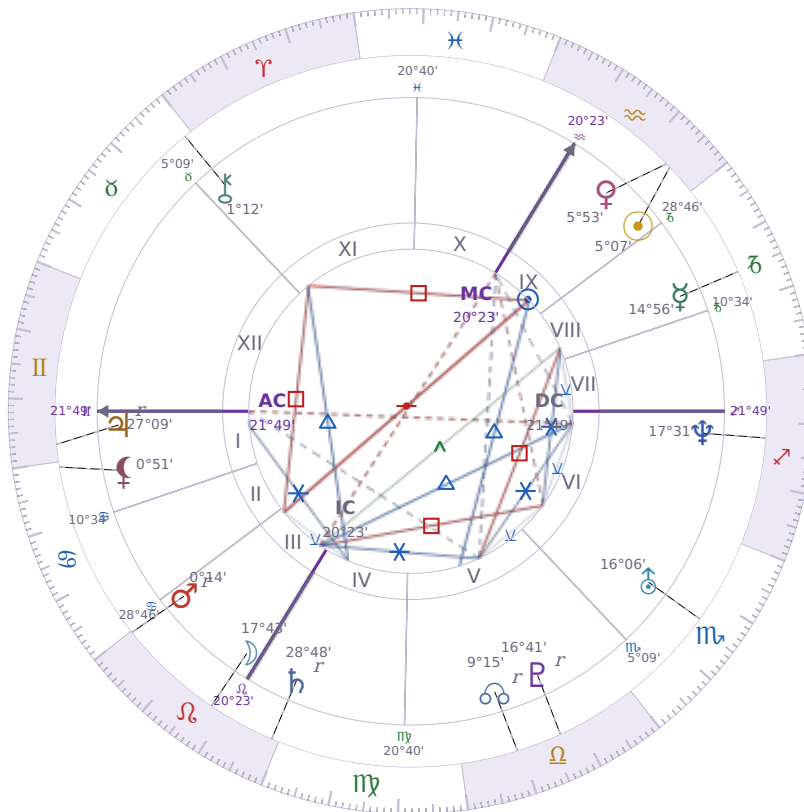

BIRTHDAY YEAR CHART

Volodymyr Zelenskyy

President of Ukraine since 2019

♈ Aquarius January 25, 1978 14:00 Kryvyy Rih

25 January 2082 · 00:00 (22:00 UTC) · Kryvyy Rih

Solar ASC ♋ Cancer · MC ♏ Pisces

NATAL PLANETS

☉ Sun	in	♈	Aquarius	5°07'
☾ Moon	in	♌	Leo	17°43'
☿ Mercury	in	♑	Capricorn	14°56'
♀ Venus	in	♈	Aquarius	5°53'
♂ Mars	in	♌	Leo	0°14'
♃ Jupiter	in	♊	Gemini	27°09'
♄ Saturn	in	♌	Leo	28°48'

BIRTHDAY YEAR CHART PLANETS

☉ Sun	in	♈	Aquarius	5°07'
☾ Moon	in	♌	Leo	17°43'
☿ Mercury	in	♑	Capricorn	14°56'
♀ Venus	in	♈	Aquarius	5°53'
♂ Mars	in	♌	Leo	0°14'
♃ Jupiter	in	♊	Gemini	27°09'
♄ Saturn	in	♌	Leo	28°48'

♅ Uranus	in	♏	Scorpio	16°06'
♆ Neptune	in	♐	Sagittarius	17°31'
♇ Pluto	in	♎	Libra	16°41'
♄ Chiron	in	♉	Taurus	1°12'
♁ North Node	in	♎	Libra	9°15'
♁ Lilith	in	♋	Cancer	0°51'

KEY TRANSITS BY QUARTER

Q1 · Jan-Mar

Q2 · Apr-Jun

Q3 · Jul-Sep

Q4 · Oct-Dec