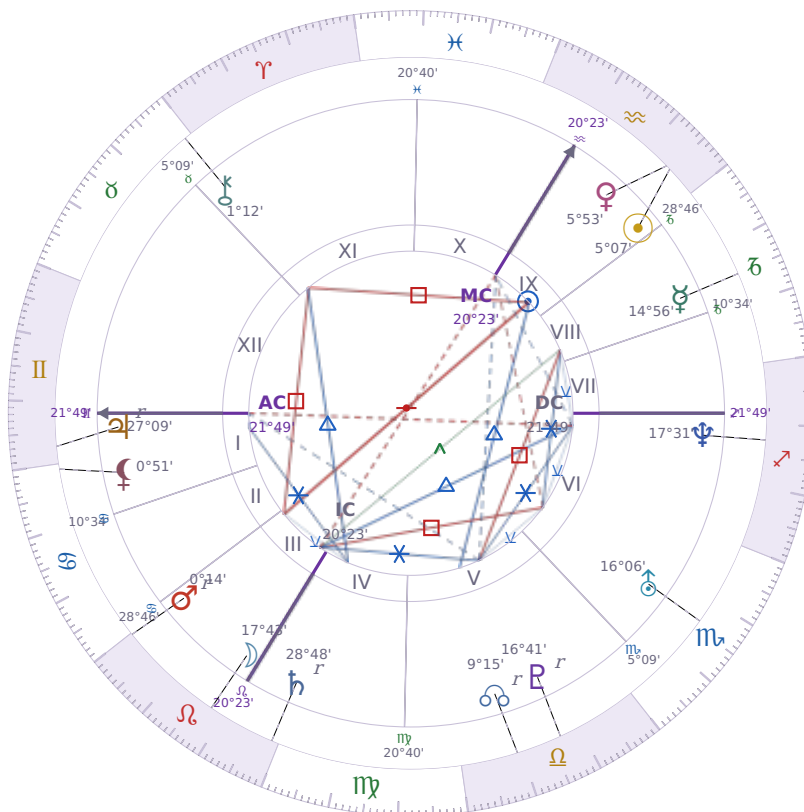

BIRTHDAY YEAR CHART

Volodymyr Zelenskyy

President of Ukraine since 2019

♈ Aquarius January 25, 1978 14:00 Kryvyy Rih

25 January 2084 · 00:00 (22:00 UTC) · Kryvyy Rih

Solar ASC ♋ Cancer · MC ♊ Pisces

NATAL PLANETS

☉ Sun	in	♈	Aquarius	5°07'
☾ Moon	in	♌	Leo	17°43'
☿ Mercury	in	♑	Capricorn	14°56'
♀ Venus	in	♈	Aquarius	5°53'
♂ Mars	in	♌	Leo	0°14'
♃ Jupiter	in	♊	Gemini	27°09'
♄ Saturn	in	♌	Leo	28°48'

BIRTHDAY YEAR CHART PLANETS

☉ Sun	in	♈	Aquarius	5°07'
☾ Moon	in	♌	Leo	17°43'
☿ Mercury	in	♑	Capricorn	14°56'
♀ Venus	in	♈	Aquarius	5°53'
♂ Mars	in	♌	Leo	0°14'
♃ Jupiter	in	♊	Gemini	27°09'
♄ Saturn	in	♌	Leo	28°48'

♅ Uranus	in	♏	Scorpio	16°06'
♆ Neptune	in	♐	Sagittarius	17°31'
♇ Pluto	in	♎	Libra	16°41'
♄ Chiron	in	♉	Taurus	1°12'
♁ North Node	in	♎	Libra	9°15'
♁ Lilith	in	♋	Cancer	0°51'

KEY TRANSITS BY QUARTER

Q1 · Jan-Mar

Q2 · Apr-Jun

Q3 · Jul-Sep

Q4 · Oct-Dec