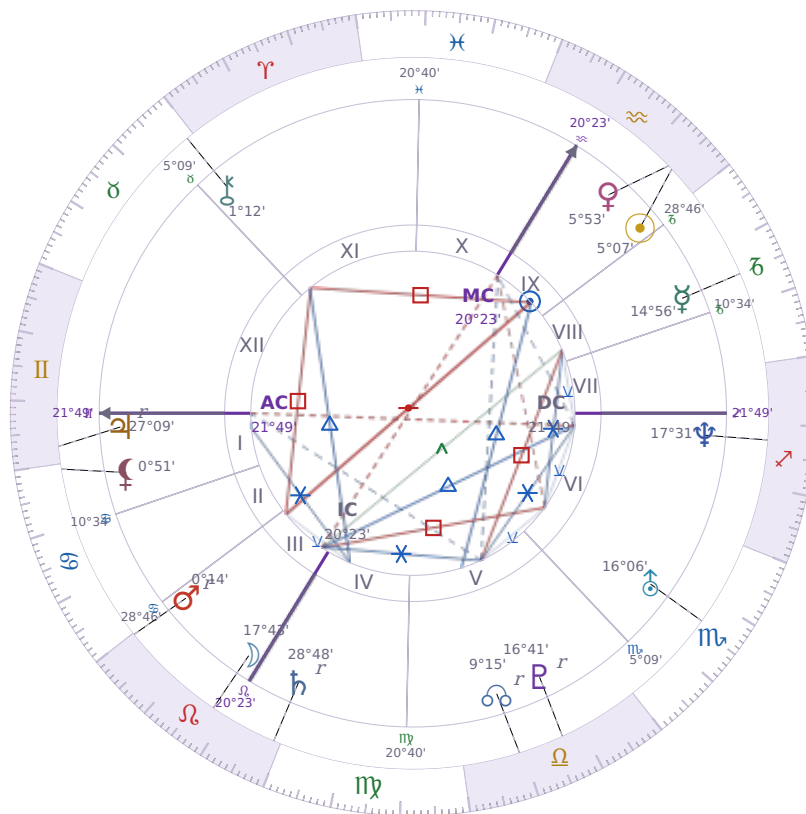

BIRTHDAY YEAR CHART

Volodymyr Zelenskyy

President of Ukraine since 2019

♈ Aquarius January 25, 1978 14:00 Kryvyy Rih

25 January 2119 · 00:00 (22:00 UTC) · Kryvyy Rih

Solar ASC ♋ Cancer · MC ♊ Pisces

NATAL PLANETS

| | | | | |
|-----------|----|---|-----------|--------|
| ☉ Sun | in | ♈ | Aquarius | 5°07' |
| ☾ Moon | in | ♌ | Leo | 17°43' |
| ☿ Mercury | in | ♐ | Capricorn | 14°56' |
| ♀ Venus | in | ♈ | Aquarius | 5°53' |
| ♂ Mars | in | ♌ | Leo | 0°14' |
| ♃ Jupiter | in | ♊ | Gemini | 27°09' |
| ♄ Saturn | in | ♌ | Leo | 28°48' |

BIRTHDAY YEAR CHART PLANETS

| | | | | |
|-----------|----|---|-----------|--------|
| ☉ Sun | in | ♈ | Aquarius | 5°07' |
| ☾ Moon | in | ♌ | Leo | 17°43' |
| ☿ Mercury | in | ♐ | Capricorn | 14°56' |
| ♀ Venus | in | ♈ | Aquarius | 5°53' |
| ♂ Mars | in | ♌ | Leo | 0°14' |
| ♃ Jupiter | in | ♊ | Gemini | 27°09' |
| ♄ Saturn | in | ♌ | Leo | 28°48' |

KEY TRANSITS BY QUARTER

Q1 · Jan-Mar

Q2 · Apr-Jun

Q3 · Jul-Sep

Q4 · Oct-Dec