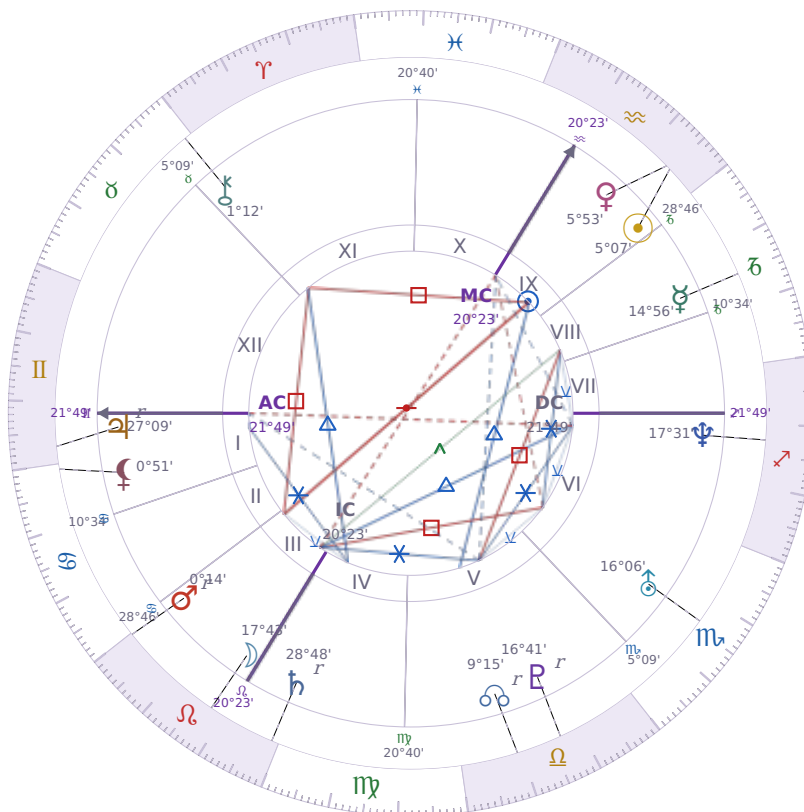

BIRTHDAY YEAR CHART

Volodymyr Zelenskyy

President of Ukraine since 2019

♈ Aquarius January 25, 1978 14:00 Kryvyy Rih

25 January 2176 · 00:00 (22:00 UTC) · Kryvyy Rih

Solar ASC ♋ Cancer · MC ♊ Pisces

NATAL PLANETS

☉ Sun	in	♈	Aquarius	5°07'
☾ Moon	in	♌	Leo	17°43'
☿ Mercury	in	♐	Capricorn	14°56'
♀ Venus	in	♈	Aquarius	5°53'
♂ Mars	in	♌	Leo	0°14'
♃ Jupiter	in	♊	Gemini	27°09'
♄ Saturn	in	♌	Leo	28°48'

BIRTHDAY YEAR CHART PLANETS

☉ Sun	in	♈	Aquarius	5°07'
☾ Moon	in	♌	Leo	17°43'
☿ Mercury	in	♐	Capricorn	14°56'
♀ Venus	in	♈	Aquarius	5°53'
♂ Mars	in	♌	Leo	0°14'
♃ Jupiter	in	♊	Gemini	27°09'
♄ Saturn	in	♌	Leo	28°48'

♅ Uranus	in	♏	Scorpio	16°06'
♆ Neptune	in	♐	Sagittarius	17°31'
♇ Pluto	in	♎	Libra	16°41'
♄ Chiron	in	♉	Taurus	1°12'
♁ North Node	in	♎	Libra	9°15'
♁ Lilith	in	♋	Cancer	0°51'

KEY TRANSITS BY QUARTER

Q1 · Jan-Mar

Q2 · Apr-Jun

Q3 · Jul-Sep

Q4 · Oct-Dec