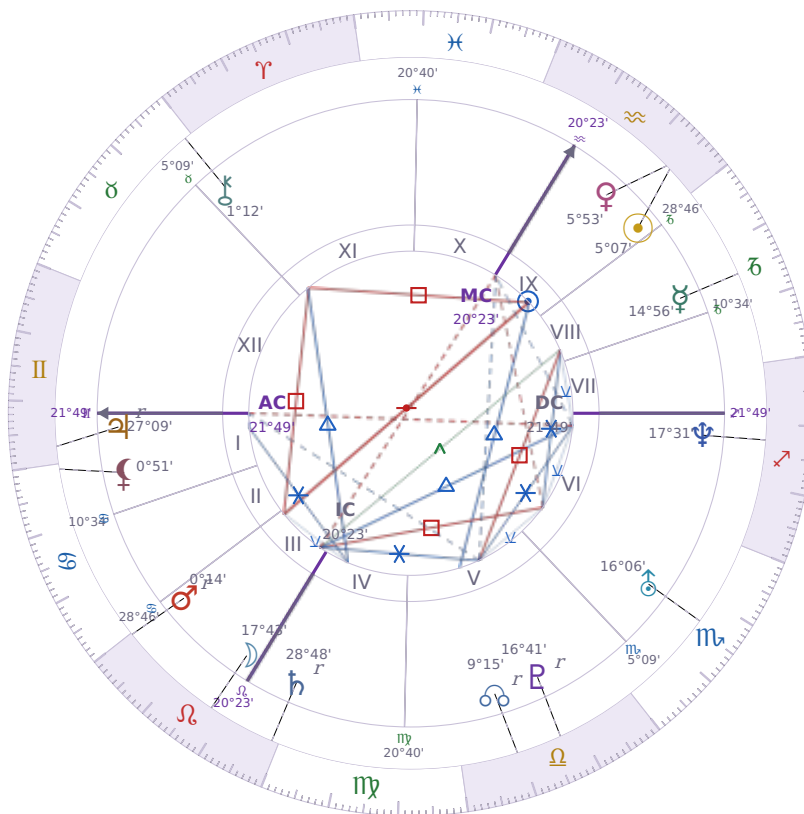

BIRTHDAY YEAR CHART

Volodymyr Zelenskyy

President of Ukraine since 2019

♈ Aquarius January 25, 1978 14:00 Kryvyy Rih

25 January 2183 · 00:00 (22:00 UTC) · Kryvyy Rih

Solar ASC ♋ Cancer · MC ♊ Pisces

NATAL PLANETS

☉ Sun	in	♈	Aquarius	5°07'
☾ Moon	in	♌	Leo	17°43'
☿ Mercury	in	♐	Capricorn	14°56'
♀ Venus	in	♈	Aquarius	5°53'
♂ Mars	in	♌	Leo	0°14'
♃ Jupiter	in	♊	Gemini	27°09'
♄ Saturn	in	♌	Leo	28°48'

BIRTHDAY YEAR CHART PLANETS

☉ Sun	in	♈	Aquarius	5°07'
☾ Moon	in	♌	Leo	17°43'
☿ Mercury	in	♐	Capricorn	14°56'
♀ Venus	in	♈	Aquarius	5°53'
♂ Mars	in	♌	Leo	0°14'
♃ Jupiter	in	♊	Gemini	27°09'
♄ Saturn	in	♌	Leo	28°48'

♅ Uranus	in	♏	Scorpio	16°06'
♆ Neptune	in	♐	Sagittarius	17°31'
♇ Pluto	in	♎	Libra	16°41'
♄ Chiron	in	♉	Taurus	1°12'
♁ North Node	in	♎	Libra	9°15'
♁ Lilith	in	♋	Cancer	0°51'

KEY TRANSITS BY QUARTER

Q1 · Jan-Mar

Q2 · Apr-Jun

Q3 · Jul-Sep

Q4 · Oct-Dec