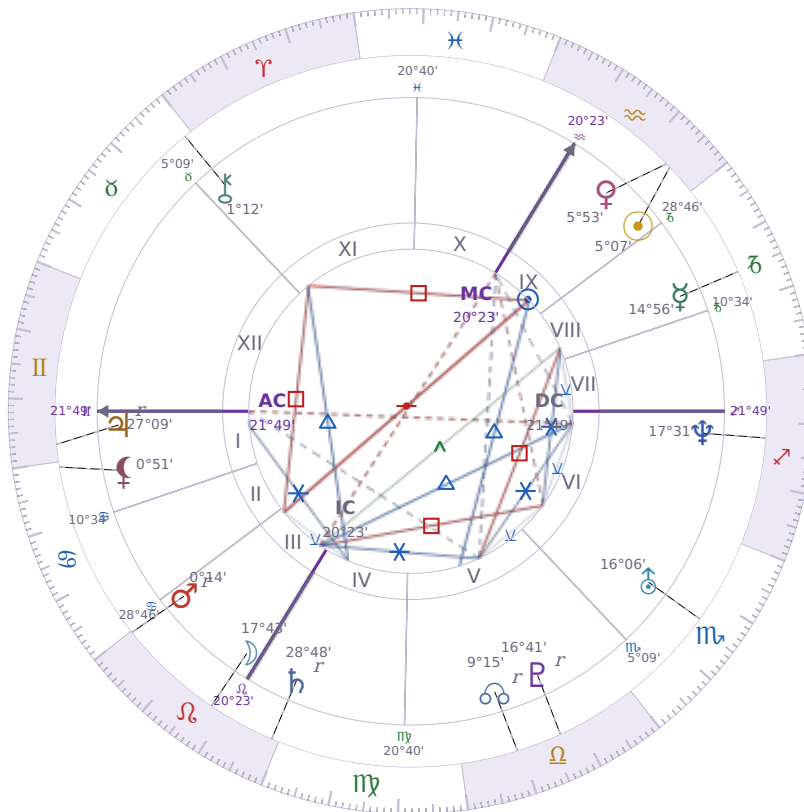

BIRTHDAY YEAR CHART

Volodymyr Zelenskyy

President of Ukraine since 2019

♈ Aquarius January 25, 1978 14:00 Kryvyy Rih

25 January 2214 · 00:00 (22:00 UTC) · Kryvyy Rih

Solar ASC ♋ Cancer · MC ♊ Pisces

NATAL PLANETS

☉ Sun	in	♈	Aquarius	5°07'
☾ Moon	in	♌	Leo	17°43'
☿ Mercury	in	♐	Capricorn	14°56'
♀ Venus	in	♈	Aquarius	5°53'
♂ Mars	in	♌	Leo	0°14'
♃ Jupiter	in	♊	Gemini	27°09'
♄ Saturn	in	♌	Leo	28°48'

BIRTHDAY YEAR CHART PLANETS

☉ Sun	in	♈	Aquarius	5°07'
☾ Moon	in	♌	Leo	17°43'
☿ Mercury	in	♐	Capricorn	14°56'
♀ Venus	in	♈	Aquarius	5°53'
♂ Mars	in	♌	Leo	0°14'
♃ Jupiter	in	♊	Gemini	27°09'
♄ Saturn	in	♌	Leo	28°48'

♅ Uranus	in	♏	Scorpio	16°06'
♆ Neptune	in	♐	Sagittarius	17°31'
♇ Pluto	in	♎	Libra	16°41'
♄ Chiron	in	♉	Taurus	1°12'
♁ North Node	in	♎	Libra	9°15'
♁ Lilith	in	♋	Cancer	0°51'

KEY TRANSITS BY QUARTER

Q1 · Jan-Mar

Q2 · Apr-Jun

Q3 · Jul-Sep

Q4 · Oct-Dec