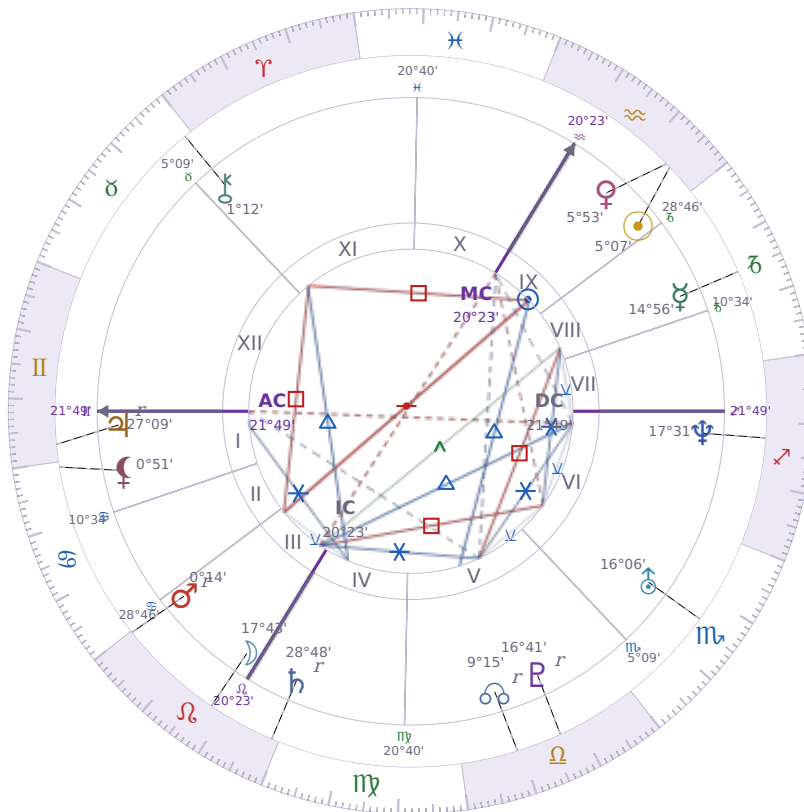

BIRTHDAY YEAR CHART

Volodymyr Zelenskyy

President of Ukraine since 2019

♈ Aquarius January 25, 1978 14:00 Kryvyy Rih

25 January 2231 · 00:00 (22:00 UTC) · Kryvyy Rih

Solar ASC ♋ Cancer · MC ♊ Pisces

NATAL PLANETS

| | | | | |
|-----------|----|---|-----------|--------|
| ☉ Sun | in | ♈ | Aquarius | 5°07' |
| ☾ Moon | in | ♌ | Leo | 17°43' |
| ☿ Mercury | in | ♐ | Capricorn | 14°56' |
| ♀ Venus | in | ♒ | Aquarius | 5°53' |
| ♂ Mars | in | ♌ | Leo | 0°14' |
| ♃ Jupiter | in | ♊ | Gemini | 27°09' |
| ♄ Saturn | in | ♌ | Leo | 28°48' |

BIRTHDAY YEAR CHART PLANETS

| | | | | |
|-----------|----|---|-----------|--------|
| ☉ Sun | in | ♈ | Aquarius | 5°07' |
| ☾ Moon | in | ♌ | Leo | 17°43' |
| ☿ Mercury | in | ♐ | Capricorn | 14°56' |
| ♀ Venus | in | ♒ | Aquarius | 5°53' |
| ♂ Mars | in | ♌ | Leo | 0°14' |
| ♃ Jupiter | in | ♊ | Gemini | 27°09' |
| ♄ Saturn | in | ♌ | Leo | 28°48' |

KEY TRANSITS BY QUARTER

Q1 · Jan-Mar

Q2 · Apr-Jun

Q3 · Jul-Sep

Q4 · Oct-Dec