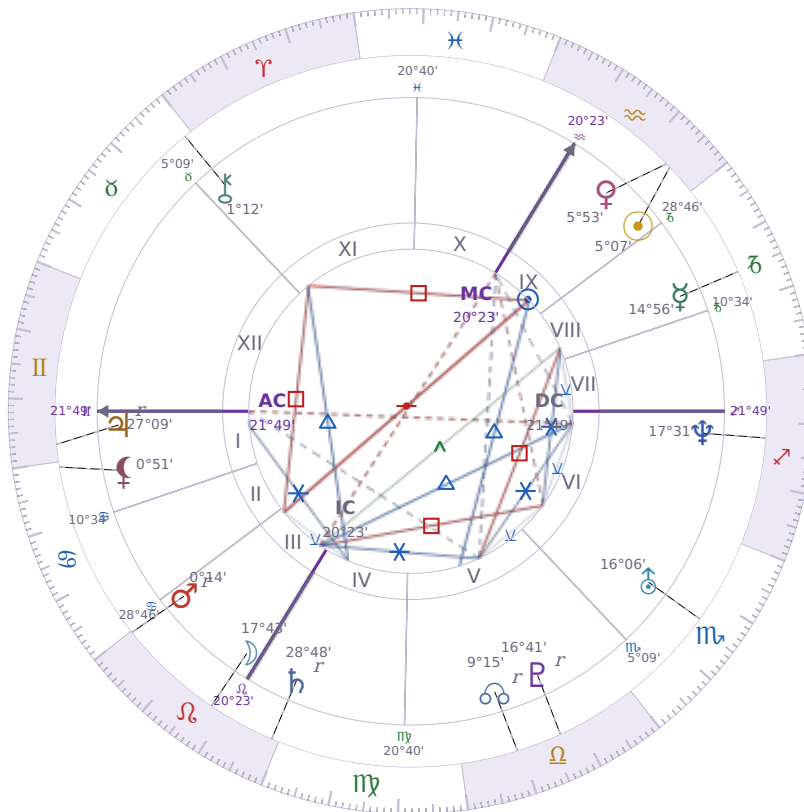

BIRTHDAY YEAR CHART

Volodymyr Zelenskyy

President of Ukraine since 2019

♈ Aquarius January 25, 1978 14:00 Kryvyy Rih

25 January 2242 · 00:00 (22:00 UTC) · Kryvyy Rih

Solar ASC ♋ Cancer · MC ♊ Pisces

NATAL PLANETS

☉ Sun	in	♈	Aquarius	5°07'
☾ Moon	in	♌	Leo	17°43'
☿ Mercury	in	♐	Capricorn	14°56'
♀ Venus	in	♈	Aquarius	5°53'
♂ Mars	in	♌	Leo	0°14'
♃ Jupiter	in	♊	Gemini	27°09'
♄ Saturn	in	♌	Leo	28°48'

BIRTHDAY YEAR CHART PLANETS

☉ Sun	in	♈	Aquarius	5°07'
☾ Moon	in	♌	Leo	17°43'
☿ Mercury	in	♐	Capricorn	14°56'
♀ Venus	in	♈	Aquarius	5°53'
♂ Mars	in	♌	Leo	0°14'
♃ Jupiter	in	♊	Gemini	27°09'
♄ Saturn	in	♌	Leo	28°48'

♅ Uranus	in	♏	Scorpio	16°06'
♆ Neptune	in	♐	Sagittarius	17°31'
♇ Pluto	in	♎	Libra	16°41'
♄ Chiron	in	♉	Taurus	1°12'
♁ North Node	in	♎	Libra	9°15'
♁ Lilith	in	♋	Cancer	0°51'

KEY TRANSITS BY QUARTER

Q1 · Jan-Mar

Q2 · Apr-Jun

Q3 · Jul-Sep

Q4 · Oct-Dec