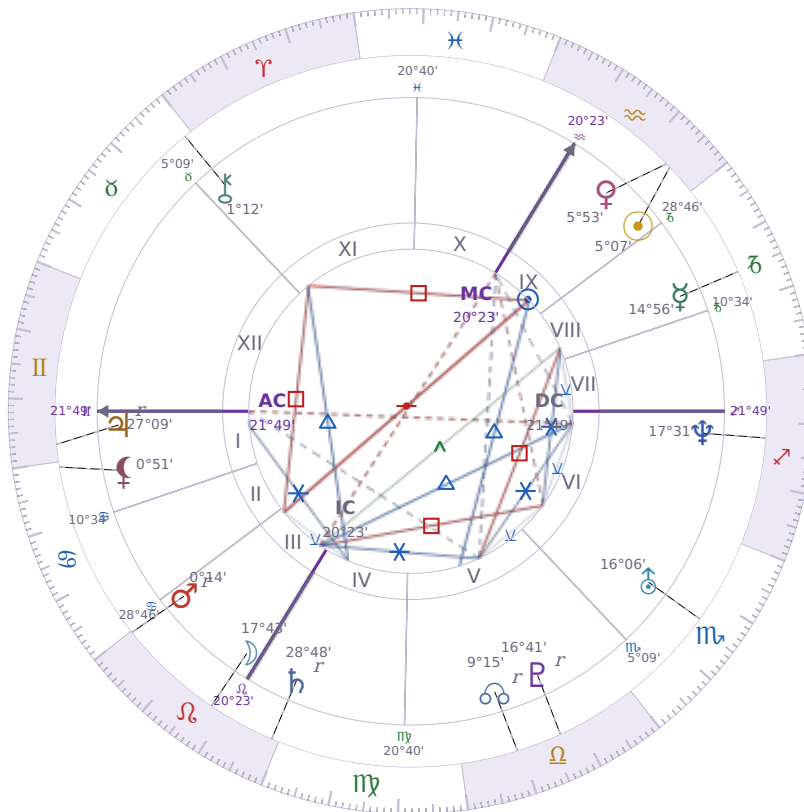

BIRTHDAY YEAR CHART

Volodymyr Zelenskyy

President of Ukraine since 2019

♈ Aquarius January 25, 1978 14:00 Kryvyy Rih

25 January 2248 · 00:00 (22:00 UTC) · Kryvyy Rih

Solar ASC ♋ Cancer · MC ♊ Pisces

NATAL PLANETS

☉ Sun	in	♈	Aquarius	5°07'
☾ Moon	in	♌	Leo	17°43'
☿ Mercury	in	♐	Capricorn	14°56'
♀ Venus	in	♈	Aquarius	5°53'
♂ Mars	in	♌	Leo	0°14'
♃ Jupiter	in	♊	Gemini	27°09'
♄ Saturn	in	♌	Leo	28°48'

BIRTHDAY YEAR CHART PLANETS

☉ Sun	in	♈	Aquarius	5°07'
☾ Moon	in	♌	Leo	17°43'
☿ Mercury	in	♐	Capricorn	14°56'
♀ Venus	in	♈	Aquarius	5°53'
♂ Mars	in	♌	Leo	0°14'
♃ Jupiter	in	♊	Gemini	27°09'
♄ Saturn	in	♌	Leo	28°48'

♅ Uranus	in	♏	Scorpio	16°06'
♆ Neptune	in	♐	Sagittarius	17°31'
♇ Pluto	in	♎	Libra	16°41'
♄ Chiron	in	♉	Taurus	1°12'
♁ North Node	in	♎	Libra	9°15'
♁ Lilith	in	♋	Cancer	0°51'

KEY TRANSITS BY QUARTER

Q1 · Jan-Mar

Q2 · Apr-Jun

Q3 · Jul-Sep

Q4 · Oct-Dec