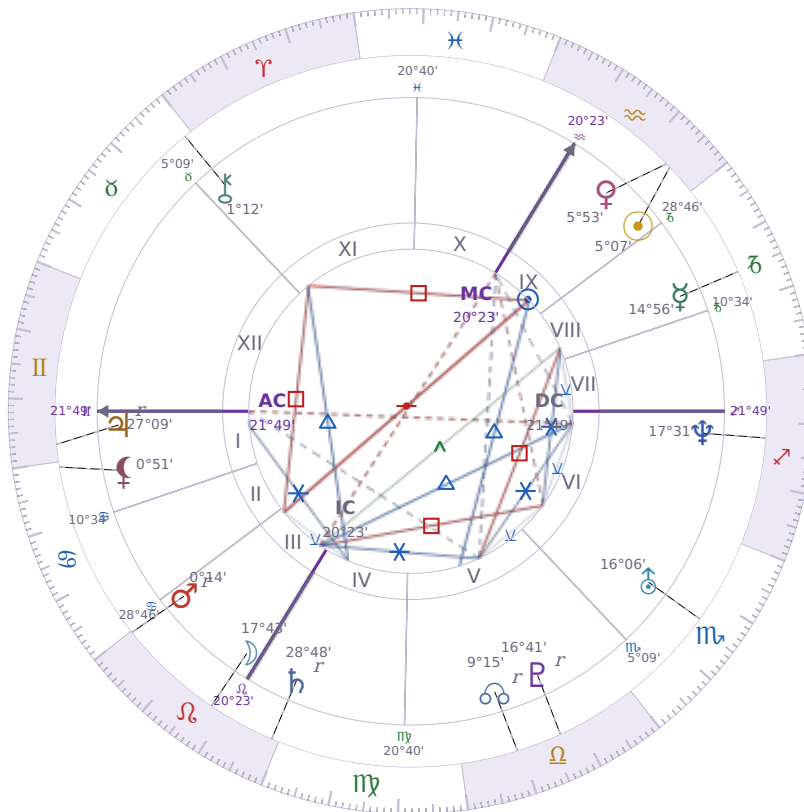

BIRTHDAY YEAR CHART

Volodymyr Zelenskyy

President of Ukraine since 2019

♈ Aquarius January 25, 1978 14:00 Kryvyy Rih

25 January 2259 · 00:00 (22:00 UTC) · Kryvyy Rih

Solar ASC ♋ Cancer · MC ♊ Pisces

NATAL PLANETS

☉ Sun	in	♈	Aquarius	5°07'
☾ Moon	in	♌	Leo	17°43'
☿ Mercury	in	♑	Capricorn	14°56'
♀ Venus	in	♈	Aquarius	5°53'
♂ Mars	in	♌	Leo	0°14'
♃ Jupiter	in	♊	Gemini	27°09'
♄ Saturn	in	♌	Leo	28°48'

BIRTHDAY YEAR CHART PLANETS

☉ Sun	in	♈	Aquarius	5°07'
☾ Moon	in	♌	Leo	17°43'
☿ Mercury	in	♑	Capricorn	14°56'
♀ Venus	in	♈	Aquarius	5°53'
♂ Mars	in	♌	Leo	0°14'
♃ Jupiter	in	♊	Gemini	27°09'
♄ Saturn	in	♌	Leo	28°48'

♅ Uranus	in	♏	Scorpio	16°06'
♆ Neptune	in	♐	Sagittarius	17°31'
♇ Pluto	in	♎	Libra	16°41'
♄ Chiron	in	♉	Taurus	1°12'
♁ North Node	in	♎	Libra	9°15'
♁ Lilith	in	♋	Cancer	0°51'

KEY TRANSITS BY QUARTER

Q1 · Jan-Mar

Q2 · Apr-Jun

Q3 · Jul-Sep

Q4 · Oct-Dec