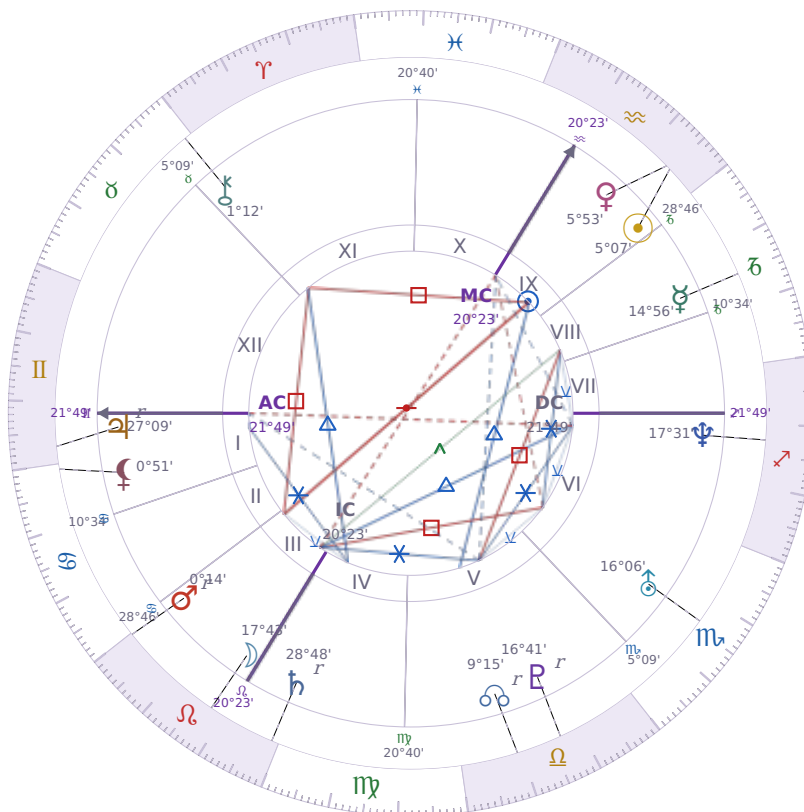

BIRTHDAY YEAR CHART

Volodymyr Zelenskyy

President of Ukraine since 2019

♈ Aquarius January 25, 1978 14:00 Kryvyy Rih

25 January 2277 · 00:00 (22:00 UTC) · Kryvyy Rih

Solar ASC ♋ Cancer · MC ♏ Pisces

NATAL PLANETS

☉ Sun	in	♈	Aquarius	5°07'
☾ Moon	in	♌	Leo	17°43'
☿ Mercury	in	♐	Capricorn	14°56'
♀ Venus	in	♈	Aquarius	5°53'
♂ Mars	in	♌	Leo	0°14'
♃ Jupiter	in	♊	Gemini	27°09'
♄ Saturn	in	♌	Leo	28°48'

BIRTHDAY YEAR CHART PLANETS

☉ Sun	in	♈	Aquarius	5°07'
☾ Moon	in	♌	Leo	17°43'
☿ Mercury	in	♐	Capricorn	14°56'
♀ Venus	in	♈	Aquarius	5°53'
♂ Mars	in	♌	Leo	0°14'
♃ Jupiter	in	♊	Gemini	27°09'
♄ Saturn	in	♌	Leo	28°48'

♅ Uranus	in	♏	Scorpio	16°06'
♆ Neptune	in	♐	Sagittarius	17°31'
♇ Pluto	in	♎	Libra	16°41'
♄ Chiron	in	♉	Taurus	1°12'
♁ North Node	in	♎	Libra	9°15'
♁ Lilith	in	♋	Cancer	0°51'

KEY TRANSITS BY QUARTER

Q1 · Jan-Mar

Q2 · Apr-Jun

Q3 · Jul-Sep

Q4 · Oct-Dec