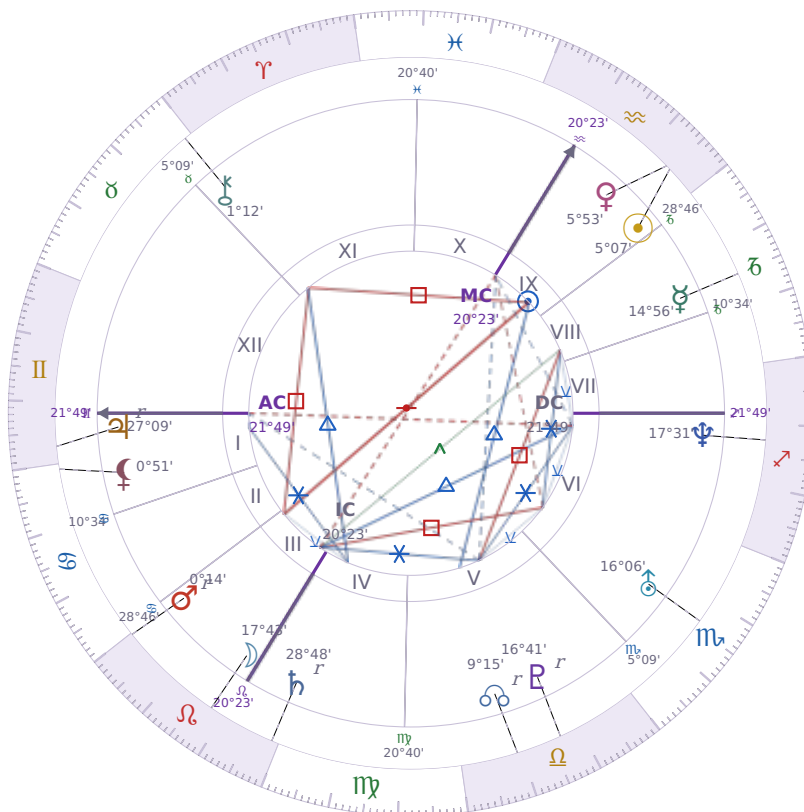

BIRTHDAY YEAR CHART

Volodymyr Zelenskyy

President of Ukraine since 2019

♈ Aquarius January 25, 1978 14:00 Kryvyy Rih

25 January 2312 · 00:00 (22:00 UTC) · Kryvyy Rih

Solar ASC ♋ Cancer · MC ♏ Pisces

NATAL PLANETS

☉ Sun	in	♈	Aquarius	5°07'
☾ Moon	in	♌	Leo	17°43'
☿ Mercury	in	♐	Capricorn	14°56'
♀ Venus	in	♈	Aquarius	5°53'
♂ Mars	in	♌	Leo	0°14'
♃ Jupiter	in	♊	Gemini	27°09'
♄ Saturn	in	♌	Leo	28°48'

BIRTHDAY YEAR CHART PLANETS

☉ Sun	in	♈	Aquarius	5°07'
☾ Moon	in	♌	Leo	17°43'
☿ Mercury	in	♐	Capricorn	14°56'
♀ Venus	in	♈	Aquarius	5°53'
♂ Mars	in	♌	Leo	0°14'
♃ Jupiter	in	♊	Gemini	27°09'
♄ Saturn	in	♌	Leo	28°48'

♅ Uranus	in	♏	Scorpio	16°06'
♆ Neptune	in	♐	Sagittarius	17°31'
♇ Pluto	in	♎	Libra	16°41'
♄ Chiron	in	♉	Taurus	1°12'
♁ North Node	in	♎	Libra	9°15'
♁ Lilith	in	♋	Cancer	0°51'

KEY TRANSITS BY QUARTER

Q1 · Jan-Mar

Q2 · Apr-Jun

Q3 · Jul-Sep

Q4 · Oct-Dec