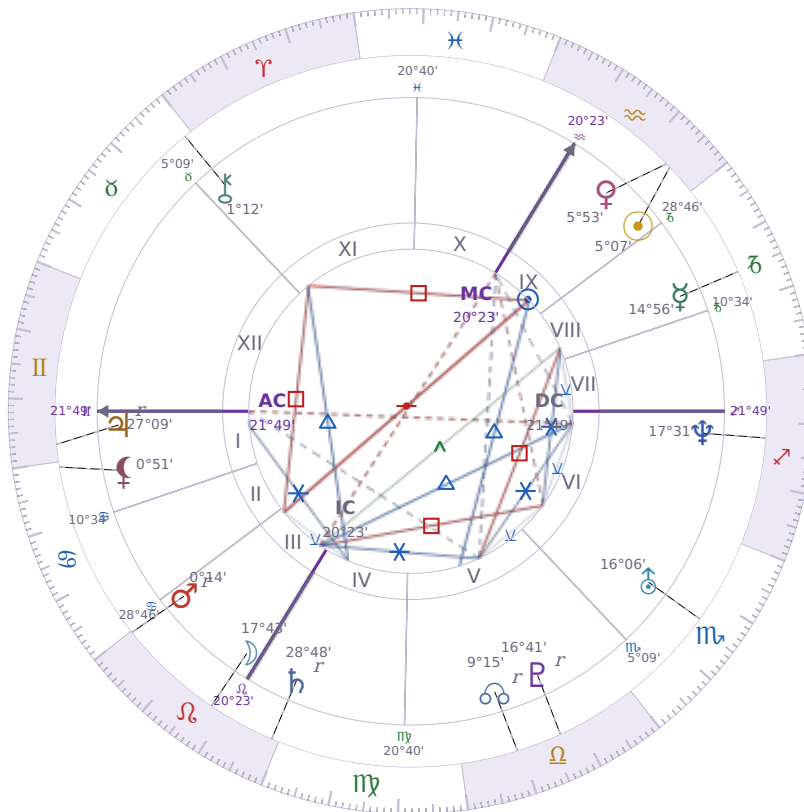

BIRTHDAY YEAR CHART

Volodymyr Zelenskyy

President of Ukraine since 2019

♈ Aquarius January 25, 1978 14:00 Kryvyy Rih

25 January 2317 · 00:00 (22:00 UTC) · Kryvyy Rih

Solar ASC ♋ Cancer · MC ♏ Pisces

NATAL PLANETS

☉ Sun	in	♈ Aquarius	5°07'
☾ Moon	in	♌ Leo	17°43'
☿ Mercury	in	♑ Capricorn	14°56'
♀ Venus	in	♈ Aquarius	5°53'
♂ Mars	in	♌ Leo	0°14'
♃ Jupiter	in	♊ Gemini	27°09'
♄ Saturn	in	♌ Leo	28°48'

BIRTHDAY YEAR CHART PLANETS

☉ Sun	in	♈ Aquarius	5°07'
☾ Moon	in	♌ Leo	17°43'
☿ Mercury	in	♑ Capricorn	14°56'
♀ Venus	in	♈ Aquarius	5°53'
♂ Mars	in	♌ Leo	0°14'
♃ Jupiter	in	♊ Gemini	27°09'
♄ Saturn	in	♌ Leo	28°48'

♅ Uranus	in	♏	Scorpio	16°06'
♆ Neptune	in	♐	Sagittarius	17°31'
♇ Pluto	in	♎	Libra	16°41'
♄ Chiron	in	♉	Taurus	1°12'
♁ North Node	in	♎	Libra	9°15'
♁ Lilith	in	♋	Cancer	0°51'

KEY TRANSITS BY QUARTER

Q1 · Jan-Mar

Q2 · Apr-Jun

Q3 · Jul-Sep

Q4 · Oct-Dec