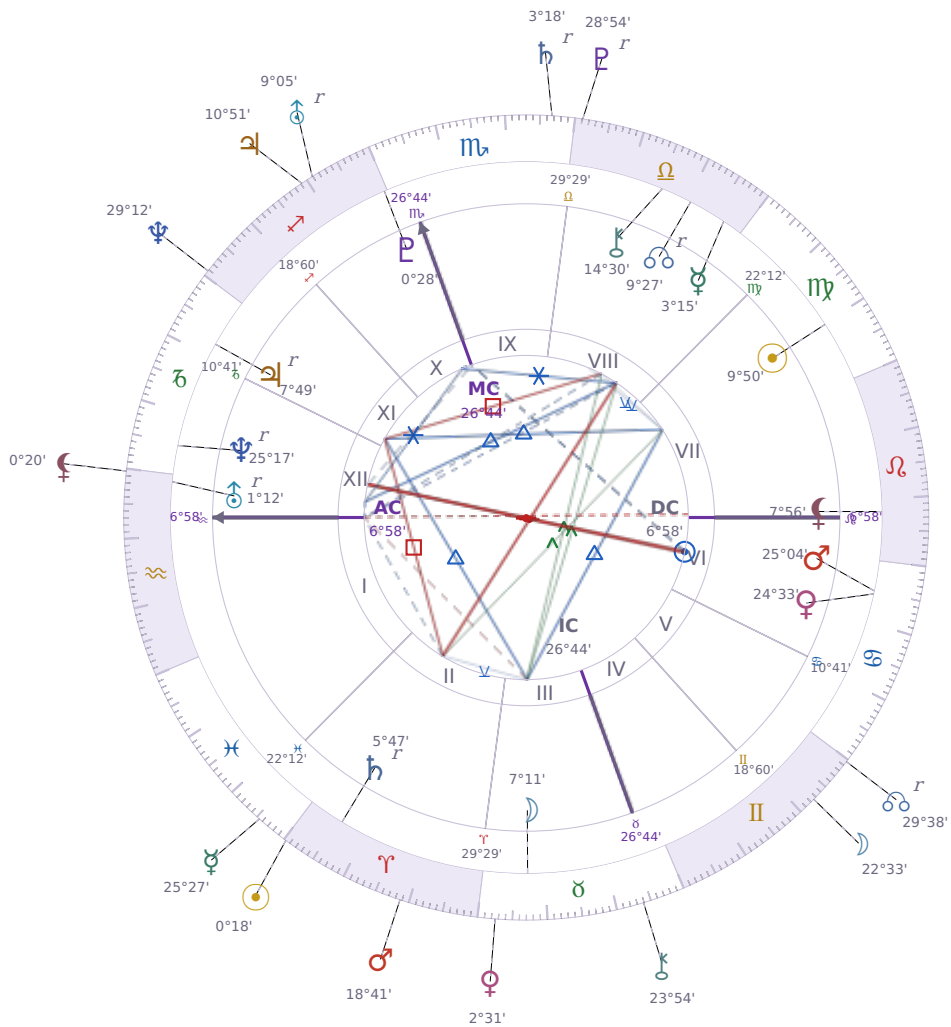

DAILY HOROSCOPE

Zendaya

American actress and singer (born 1996)

♍ Virgo September 1, 1996 18:01 Oakland

Monday, 21 March 1983

TRANSITS FOR TODAY

☉ Sun	in ♈ Aries	0°18'16"
☾ Moon	in ♊ Gemini	22°33'30"
☿ Mercury	in ♋ Pisces	25°27'20"
♀ Venus	in ♉ Taurus	2°31'52"
♂ Mars	in ♈ Aries	18°41'56"
♃ Jupiter	in ♐ Sagittarius	10°51'28"
♄ Saturn	in ♏ Scorpio Rx	3°18'34"

♅ Uranus	in ♐ Sagittarius Rx	9°05'20"
♆ Neptune	in ♐ Sagittarius	29°12'03"
♇ Pluto	in ♎ Libra Rx	28°54'01"
♁ Chiron	in ♉ Taurus	23°54'54"
♊ NNode	in ♊ Gemini Rx	29°38'47"
♁ Lilith	in ♒ Aquarius	0°20'35"

NATAL PLANETS

☉ Sun	in ♍ Virgo	9°50'33"	VII
☾ Moon	in ♉ Taurus	7°11'13"	III
☿ Mercury	in ♎ Libra	3°15'58"	VIII
♀ Venus	in ♋ Cancer	24°33'35"	VI
♂ Mars	in ♋ Cancer	25°04'42"	VI
♃ Jupiter	in ♑ Capricorn	7°49'25"	XI Rx
♄ Saturn	in ♈ Aries	5°47'39"	II Rx
♅ Uranus	in ♒ Aquarius	1°12'36"	XII Rx
♆ Neptune	in ♑ Capricorn	25°17'23"	XII Rx
♇ Pluto	in ♐ Sagittarius	0°28'32"	X
♁ Chiron	in ♎ Libra	14°30'22"	VIII
♊ North Node	in ♎ Libra	9°27'41"	VIII Rx
♁ Lilith	in ♌ Leo	7°56'00"	VII