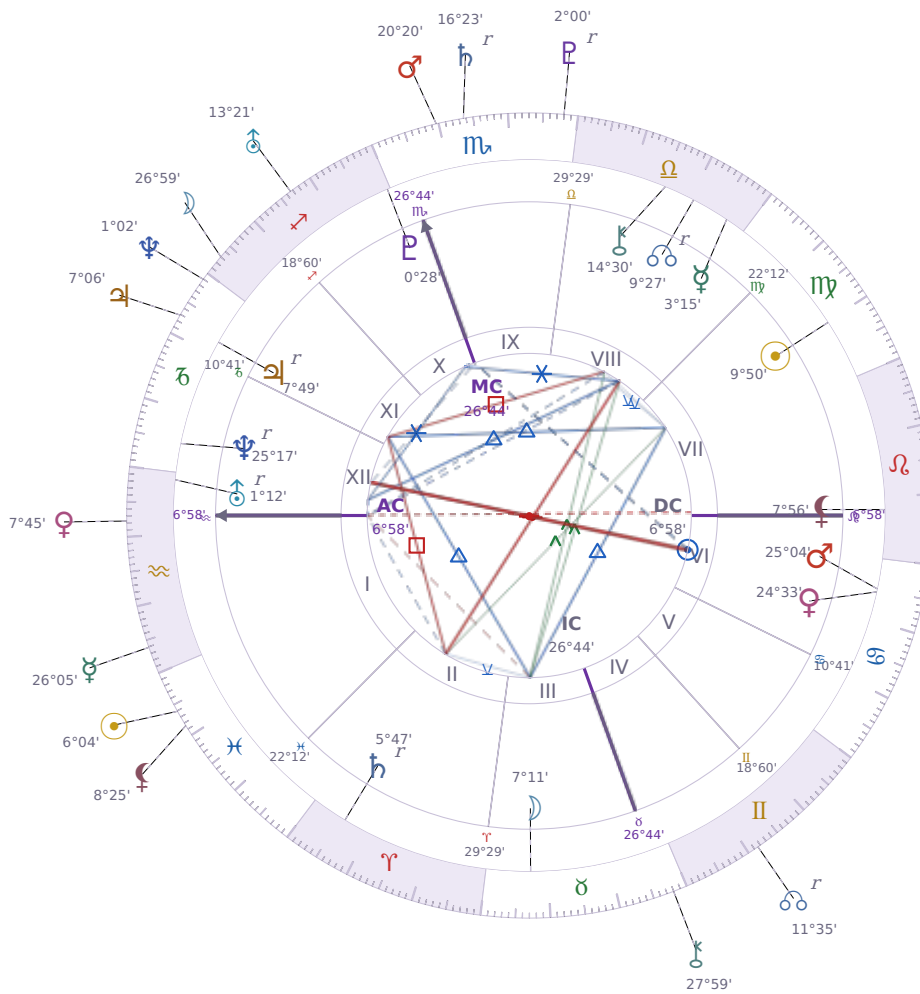

DAILY HOROSCOPE

Zendaya

American actress and singer (born 1996)

♍ Virgo September 1, 1996 18:01 Oakland

Saturday, 25 February 1984

TRANSITS FOR TODAY

☉ Sun	in ♒ Pisces	6°04'23"
☾ Moon	in ♐ Sagittarius	26°59'07"
☿ Mercury	in ♒ Aquarius	26°05'23"
♀ Venus	in ♒ Aquarius	7°45'42"
♂ Mars	in ♏ Scorpio	20°20'02"
♃ Jupiter	in ♑ Capricorn	7°06'37"
♄ Saturn	in ♏ Scorpio Rx	16°23'01"

♅ Uranus	in	♐ Sagittarius	13°21'11"
♆ Neptune	in	♑ Capricorn	1°02'39"
♇ Pluto	in	♏ Scorpio Rx	2°00'11"
♁ Chiron	in	♉ Taurus	27°59'16"
♊ NNode	in	♊ Gemini Rx	11°35'23"
♁ Lilith	in	♓ Pisces	8°25'16"

NATAL PLANETS

☉ Sun	in	♍ Virgo	9°50'33"	VII
☾ Moon	in	♉ Taurus	7°11'13"	III
☿ Mercury	in	♎ Libra	3°15'58"	VIII
♀ Venus	in	♋ Cancer	24°33'35"	VI
♂ Mars	in	♋ Cancer	25°04'42"	VI
♃ Jupiter	in	♑ Capricorn	7°49'25"	XI Rx
♄ Saturn	in	♈ Aries	5°47'39"	II Rx
♅ Uranus	in	♒ Aquarius	1°12'36"	XII Rx
♆ Neptune	in	♑ Capricorn	25°17'23"	XII Rx
♇ Pluto	in	♐ Sagittarius	0°28'32"	X
♁ Chiron	in	♎ Libra	14°30'22"	VIII
♊ North Node	in	♎ Libra	9°27'41"	VIII Rx
♁ Lilith	in	♌ Leo	7°56'00"	VII

Saturday · ♄ Saturn

Colors: Violet

Stone: Obsidian

Number: 8