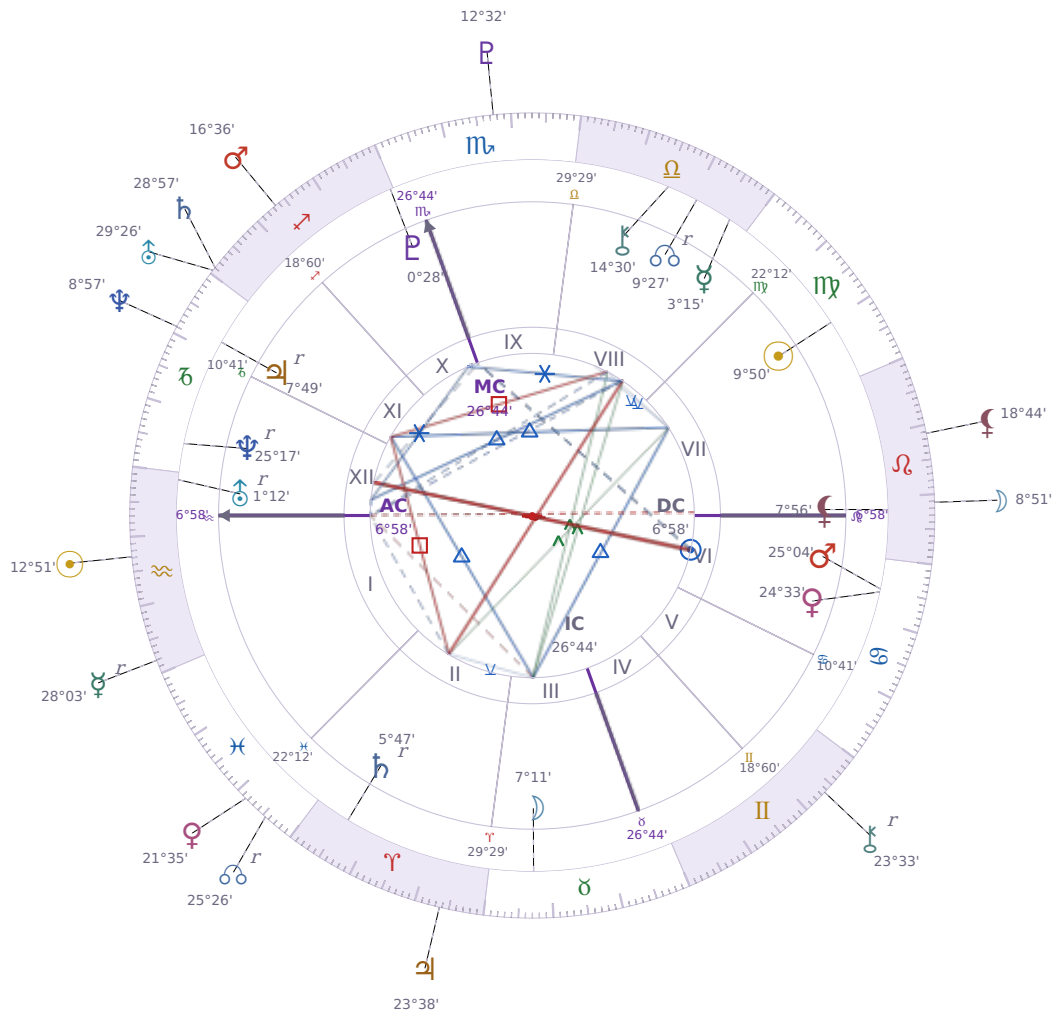

DAILY HOROSCOPE

Zendaya

American actress and singer (born 1996)

♍ Virgo September 1, 1996 18:01 Oakland

Tuesday, 2 February 1988

TRANSITS FOR TODAY

☉ Sun	in ♒ Aquarius	12°51'26"
☽ Moon	in ♌ Leo	8°51'30"
☿ Mercury	in ♒ Aquarius Rx	28°03'39"
♀ Venus	in ♊ Pisces	21°35'36"
♂ Mars	in ♏ Sagittarius	16°36'11"
♃ Jupiter	in ♈ Aries	23°38'08"
♄ Saturn	in ♏ Sagittarius	28°57'45"