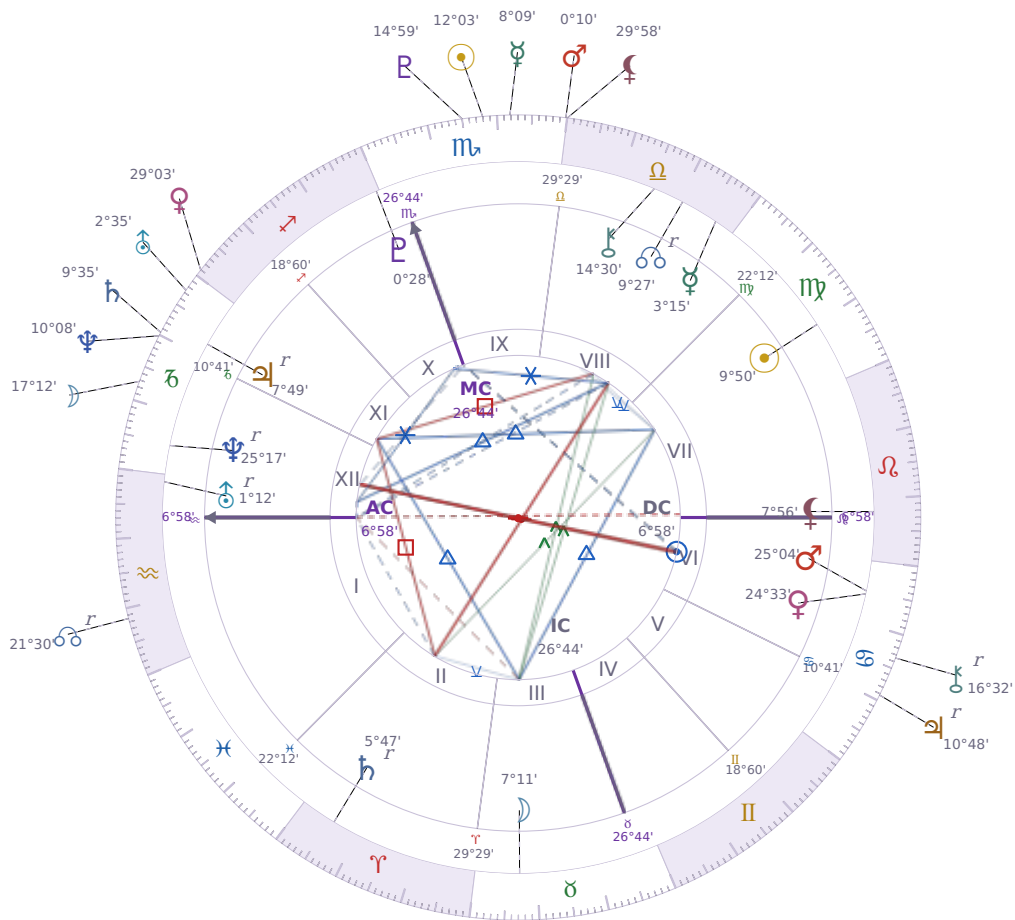

DAILY HOROSCOPE

Zendaya

American actress and singer (born 1996)

♍ Virgo September 1, 1996 18:01 Oakland

Saturday, 4 November 1989

TRANSITS FOR TODAY

☉ Sun	in ♏ Scorpio	12°03'04"
☾ Moon	in ♑ Capricorn	17°12'10"
☿ Mercury	in ♏ Scorpio	8°09'29"
♀ Venus	in ♐ Sagittarius	29°03'01"
♂ Mars	in ♏ Scorpio	0°10'54"
♃ Jupiter	in ♋ Cancer Rx	10°48'22"
♄ Saturn	in ♑ Capricorn	9°35'51"

♅ Uranus	in ♄ Capricorn	2°35'55"
♆ Neptune	in ♄ Capricorn	10°08'17"
♇ Pluto	in ♏ Scorpio	14°59'18"
♁ Chiron	in ♋ Cancer Rx	16°32'43"
♁ NNode	in ♒ Aquarius Rx	21°30'20"
♁ Lilith	in ♎ Libra	29°58'11"

NATAL PLANETS

☉ Sun	in ♍ Virgo	9°50'33"	VII
☾ Moon	in ♉ Taurus	7°11'13"	III
☿ Mercury	in ♎ Libra	3°15'58"	VIII
♀ Venus	in ♋ Cancer	24°33'35"	VI
♂ Mars	in ♋ Cancer	25°04'42"	VI
♃ Jupiter	in ♄ Capricorn	7°49'25"	XI Rx
♄ Saturn	in ♈ Aries	5°47'39"	II Rx
♅ Uranus	in ♒ Aquarius	1°12'36"	XII Rx
♆ Neptune	in ♄ Capricorn	25°17'23"	XII Rx
♇ Pluto	in ♏ Sagittarius	0°28'32"	X
♁ Chiron	in ♎ Libra	14°30'22"	VIII
♁ North Node	in ♎ Libra	9°27'41"	VIII Rx
♁ Lilith	in ♌ Leo	7°56'00"	VII

Saturday · ♄ Saturn

Colors: Violet

Stone: Obsidian

Number: 8