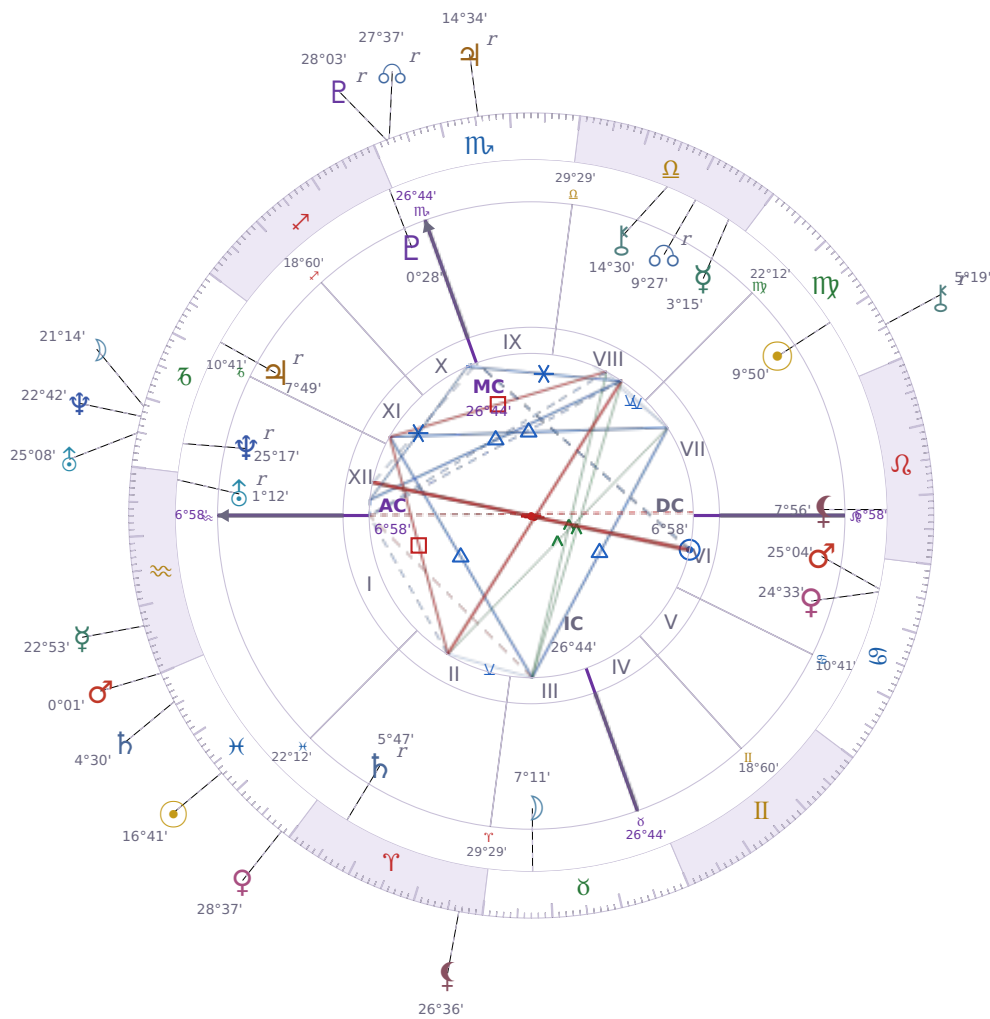

DAILY HOROSCOPE

Zendaya

American actress and singer (born 1996)

♍ Virgo September 1, 1996 18:01 Oakland

Monday, 7 March 1994

TRANSITS FOR TODAY

☉ Sun	in ♋ Pisces	16°41'03"
☾ Moon	in ♏ Capricorn	21°14'08"
☿ Mercury	in ♏ Aquarius	22°53'21"
♀ Venus	in ♋ Pisces	28°37'37"
♂ Mars	in ♋ Pisces	0°01'55"
♃ Jupiter	in ♏ Scorpio Rx	14°34'52"
♄ Saturn	in ♋ Pisces	4°30'41"

♅ Uranus	in ♄ Capricorn	25°08'40"
♆ Neptune	in ♄ Capricorn	22°42'24"
♇ Pluto	in ♏ Scorpio Rx	28°03'45"
♁ Chiron	in ♍ Virgo Rx	5°19'05"
♁ NNode	in ♏ Scorpio Rx	27°37'43"
♁ Lilith	in ♈ Aries	26°36'58"

NATAL PLANETS

☉ Sun	in ♍ Virgo	9°50'33"	VII
☾ Moon	in ♉ Taurus	7°11'13"	III
☿ Mercury	in ♎ Libra	3°15'58"	VIII
♀ Venus	in ♋ Cancer	24°33'35"	VI
♂ Mars	in ♋ Cancer	25°04'42"	VI
♃ Jupiter	in ♄ Capricorn	7°49'25"	XI Rx
♄ Saturn	in ♈ Aries	5°47'39"	II Rx
♅ Uranus	in ♒ Aquarius	1°12'36"	XII Rx
♆ Neptune	in ♄ Capricorn	25°17'23"	XII Rx
♇ Pluto	in ♐ Sagittarius	0°28'32"	X
♁ Chiron	in ♎ Libra	14°30'22"	VIII
♁ North Node	in ♎ Libra	9°27'41"	VIII Rx
♁ Lilith	in ♌ Leo	7°56'00"	VII