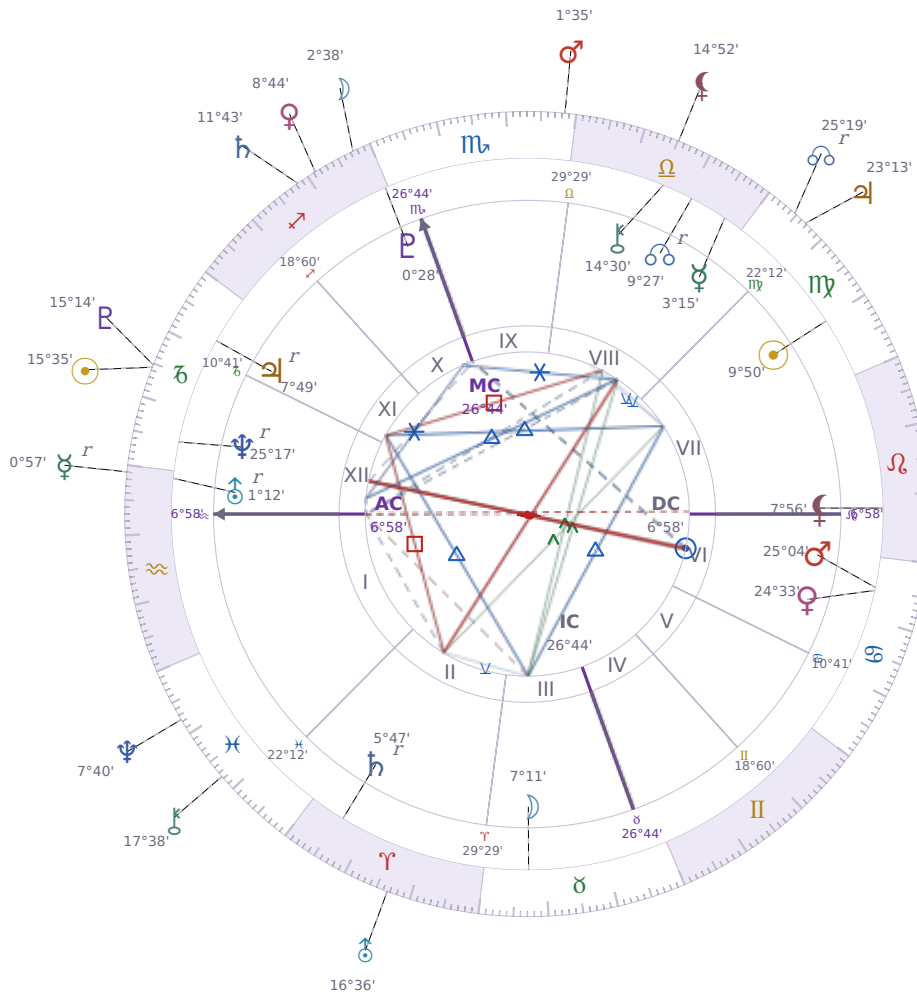

DAILY HOROSCOPE

Zendaya

American actress and singer (born 1996)

♍ Virgo September 1, 1996 18:01 Oakland

Wednesday, 6 January 2016

TRANSITS FOR TODAY

☉ Sun	in ♑ Capricorn	15°35'20"
☾ Moon	in ♏ Sagittarius	2°38'01"
☿ Mercury	in ♒ Aquarius Rx	0°57'22"
♀ Venus	in ♏ Sagittarius	8°44'52"
♂ Mars	in ♏ Scorpio	1°35'31"
♃ Jupiter	in ♍ Virgo	23°14'00"
♄ Saturn	in ♏ Sagittarius	11°43'54"
♅ Uranus	in ♈ Aries	16°36'49"
♆ Neptune	in ♓ Pisces	7°40'55"
♇ Pluto	in ♑ Capricorn	15°14'19"
♁ Chiron	in ♓ Pisces	17°38'53"
♊ NNode	in ♍ Virgo Rx	25°19'04"
♋ Lilith	in ♎ Libra	14°52'44"

NATAL PLANETS

☉ Sun	in ♍ Virgo	9°50'33"	VII
☾ Moon	in ♉ Taurus	7°11'13"	III
☿ Mercury	in ♎ Libra	3°15'58"	VIII
♀ Venus	in ♋ Cancer	24°33'35"	VI
♂ Mars	in ♋ Cancer	25°04'42"	VI
♃ Jupiter	in ♑ Capricorn	7°49'25"	XI Rx
♄ Saturn	in ♈ Aries	5°47'39"	II Rx
♅ Uranus	in ♒ Aquarius	1°12'36"	XII Rx
♆ Neptune	in ♑ Capricorn	25°17'23"	XII Rx
♇ Pluto	in ♏ Sagittarius	0°28'32"	X
♁ Chiron	in ♎ Libra	14°30'22"	VIII
♊ North Node	in ♎ Libra	9°27'41"	VIII Rx
♁ Lilith	in ♌ Leo	7°56'00"	VII

KEY TRANSIT FACTORS

☿ Mercury * Sextile ♇ natal Pluto *

Right now your mind is working at a level that lets you see through problems to what's actually driving them. You're able to ask better questions and listen more carefully to what people really mean, which makes conversations feel more honest and useful. This period is ideal for tackling complicated topics at work or sorting through decisions you've been sitting on, because your thinking is both clear and intuitive.