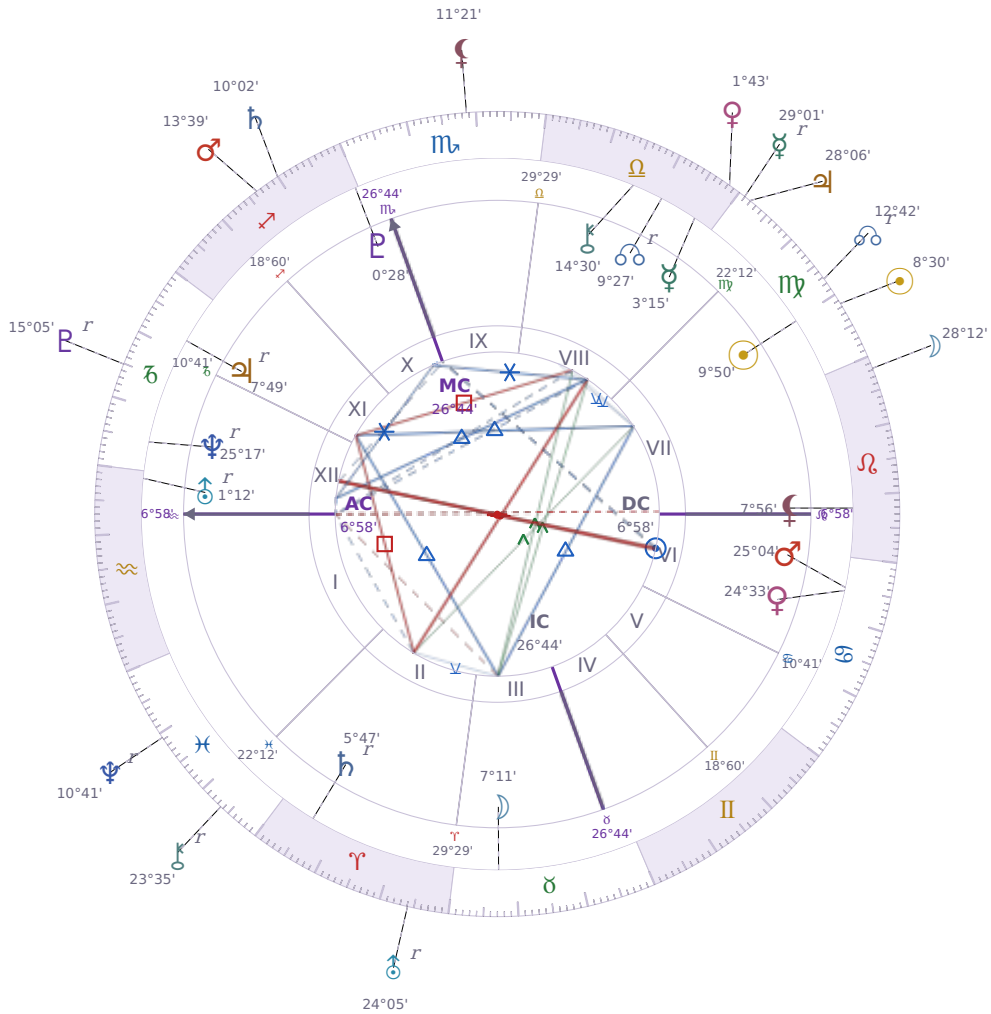

## DAILY HOROSCOPE

### Zendaya

American actress and singer (born 1996)

♍ Virgo September 1, 1996 18:01 Oakland

**Wednesday, 31 August 2016**