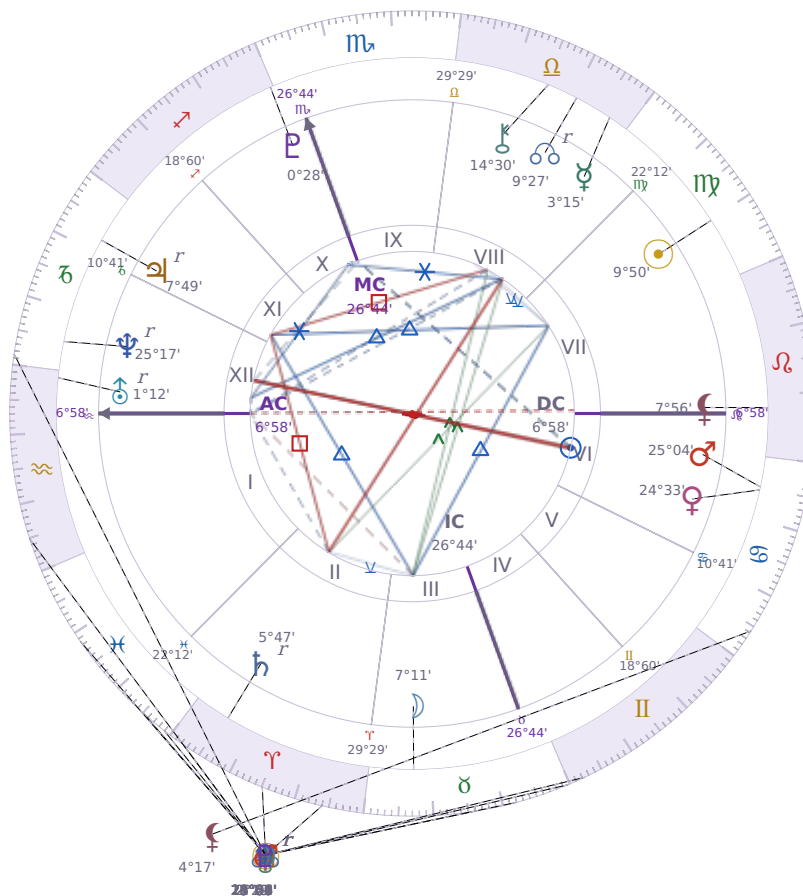

DAILY HOROSCOPE

Zendaya

American actress and singer (born 1996)

♍ Virgo September 1, 1996 18:01 Oakland

Monday, 23 May 2022

TRANSITS FOR TODAY

☉ Sun	in ♊ Gemini	2°20'57"
☾ Moon	in ♓ Pisces	11°26'35"
☿ Mercury	in ♉ Taurus <b>Rx</b>	29°44'41"
♀ Venus	in ♈ Aries	24°01'21"
♂ Mars	in ♓ Pisces	28°54'10"
♃ Jupiter	in ♈ Aries	2°19'09"
♄ Saturn	in ♒ Aquarius	25°07'35"

♅ Uranus	in	♉ Taurus	15°50'08"
♆ Neptune	in	♋ Pisces	25°05'55"
♇ Pluto	in	♄ Capricorn Rx	28°28'08"
♁ Chiron	in	♈ Aries	15°06'19"
♁ NNode	in	♉ Taurus Rx	21°59'05"
♁ Lilith	in	♋ Cancer	4°17'30"

## NATAL PLANETS

☉ Sun	in	♍ Virgo	9°50'33"	VII
☾ Moon	in	♉ Taurus	7°11'13"	III
☿ Mercury	in	♎ Libra	3°15'58"	VIII
♀ Venus	in	♋ Cancer	24°33'35"	VI
♂ Mars	in	♋ Cancer	25°04'42"	VI
♃ Jupiter	in	♄ Capricorn	7°49'25"	XI Rx
♄ Saturn	in	♈ Aries	5°47'39"	II Rx
♅ Uranus	in	♒ Aquarius	1°12'36"	XII Rx
♆ Neptune	in	♄ Capricorn	25°17'23"	XII Rx
♇ Pluto	in	♐ Sagittarius	0°28'32"	X
♁ Chiron	in	♎ Libra	14°30'22"	VIII
♁ North Node	in	♎ Libra	9°27'41"	VIII Rx
♁ Lilith	in	♌ Leo	7°56'00"	VII