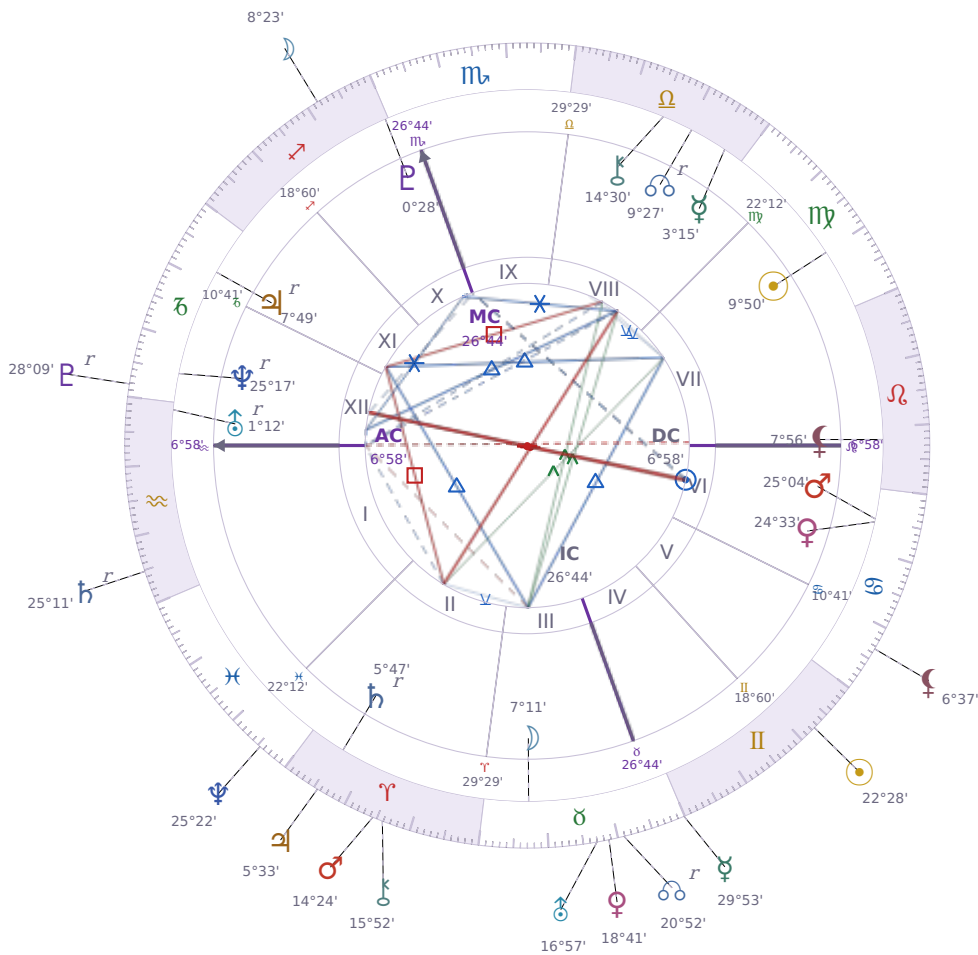

DAILY HOROSCOPE

Zendaya

American actress and singer (born 1996)

♍ Virgo September 1, 1996 18:01 Oakland

Monday, 13 June 2022

TRANSITS FOR TODAY

| | | |
|-----------|------------------|-----------|
| ☉ Sun | in ♊ Gemini | 22°28'24" |
| ☾ Moon | in ♏ Sagittarius | 8°23'13" |
| ☿ Mercury | in ♈ Taurus | 29°53'38" |
| ♀ Venus | in ♈ Taurus | 18°41'56" |
| ♂ Mars | in ♈ Aries | 14°24'57" |
| ♃ Jupiter | in ♈ Aries | 5°33'28" |
| ♄ Saturn | in ♊ Aquarius Rx | 25°11'34" |

| | | |
|-----------|--------------------------|-----------|
| ♅ Uranus | in ♉ Taurus | 16°57'03" |
| ♆ Neptune | in ♋ Pisces | 25°22'59" |
| ♇ Pluto | in ♑ Capricorn Rx | 28°09'36" |
| ♁ Chiron | in ♈ Aries | 15°52'51" |
| ♁ NNode | in ♉ Taurus Rx | 20°52'22" |
| ♁ Lilith | in ♋ Cancer | 6°37'51" |

NATAL PLANETS

| | | | |
|--------------|------------------|-----------|----------------|
| ☉ Sun | in ♍ Virgo | 9°50'33" | VII |
| ☾ Moon | in ♉ Taurus | 7°11'13" | III |
| ☿ Mercury | in ♎ Libra | 3°15'58" | VIII |
| ♀ Venus | in ♋ Cancer | 24°33'35" | VI |
| ♂ Mars | in ♋ Cancer | 25°04'42" | VI |
| ♃ Jupiter | in ♑ Capricorn | 7°49'25" | XI Rx |
| ♄ Saturn | in ♈ Aries | 5°47'39" | II Rx |
| ♅ Uranus | in ♒ Aquarius | 1°12'36" | XII Rx |
| ♆ Neptune | in ♑ Capricorn | 25°17'23" | XII Rx |
| ♇ Pluto | in ♐ Sagittarius | 0°28'32" | X |
| ♁ Chiron | in ♎ Libra | 14°30'22" | VIII |
| ♁ North Node | in ♎ Libra | 9°27'41" | VIII Rx |
| ♁ Lilith | in ♌ Leo | 7°56'00" | VII |