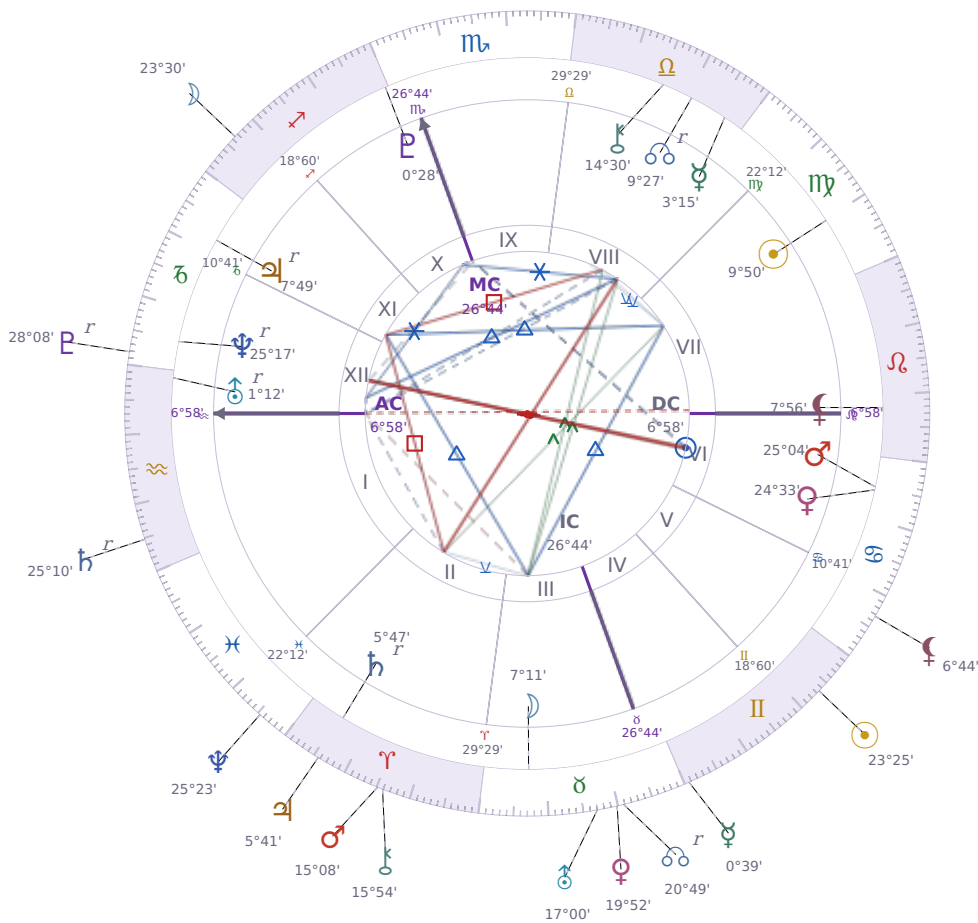

DAILY HOROSCOPE

Zendaya

American actress and singer (born 1996)

♍ Virgo September 1, 1996 18:01 Oakland

Tuesday, 14 June 2022

TRANSITS FOR TODAY

☉ Sun	in ♊ Gemini	23°25'42"
☾ Moon	in ♏ Sagittarius	23°30'35"
☿ Mercury	in ♊ Gemini	0°39'44"
♀ Venus	in ♉ Taurus	19°52'56"
♂ Mars	in ♈ Aries	15°08'41"
♃ Jupiter	in ♈ Aries	5°41'18"
♄ Saturn	in ♒ Aquarius Rx	25°10'42"

♅ Uranus	in ♉ Taurus	17°00'00"
♆ Neptune	in ♋ Pisces	25°23'27"
♇ Pluto	in ♑ Capricorn Rx	28°08'30"
♁ Chiron	in ♈ Aries	15°54'37"
♁ NNode	in ♉ Taurus Rx	20°49'12"
♁ Lilith	in ♋ Cancer	6°44'32"

NATAL PLANETS