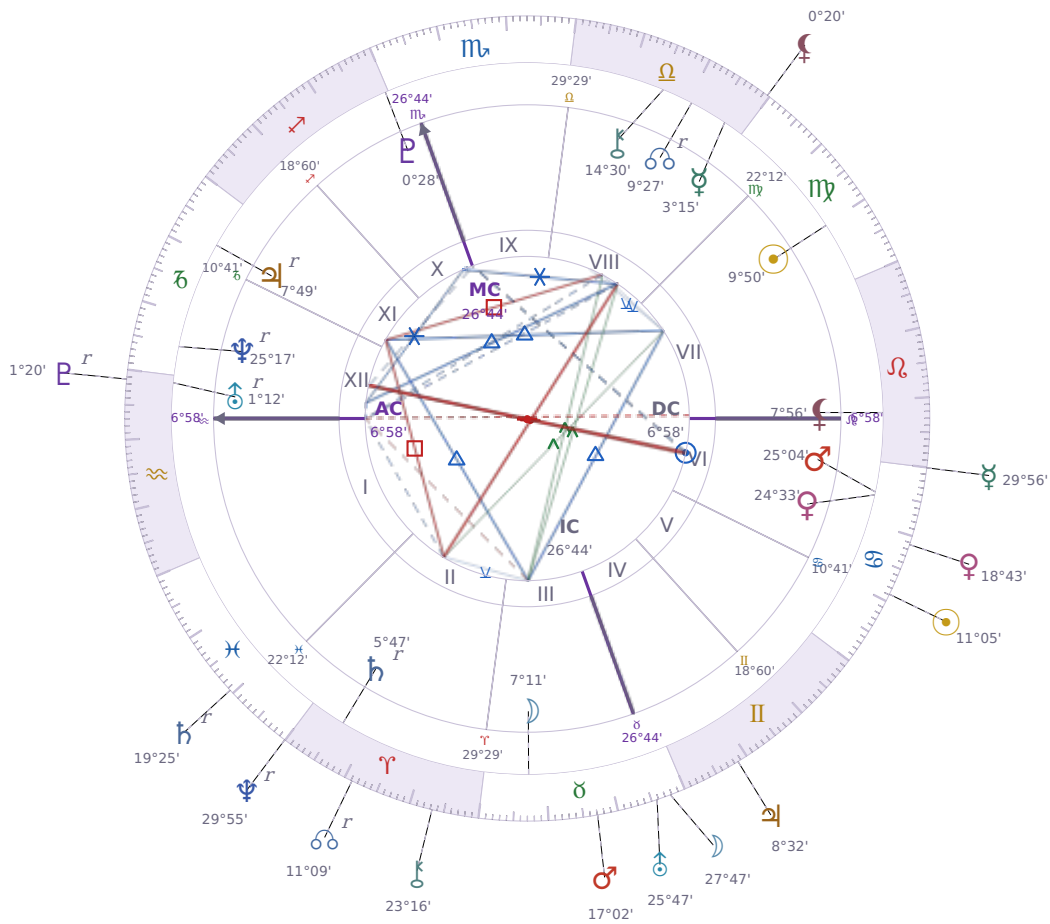

## DAILY HOROSCOPE

### Zendaya

American actress and singer (born 1996)

♍ Virgo September 1, 1996 18:01 Oakland

**Tuesday, 2 July 2024**

### TRANSITS FOR TODAY

☉ Sun	in ♋ Cancer	11°05'31"
☾ Moon	in ♉ Taurus	27°47'56"
☿ Mercury	in ♋ Cancer	29°56'23"
♀ Venus	in ♋ Cancer	18°43'06"
♂ Mars	in ♉ Taurus	17°02'25"
♃ Jupiter	in ♊ Gemini	8°32'27"
♄ Saturn	in ♓ Pisces <span style="color: red;">Rx</span>	19°25'19"