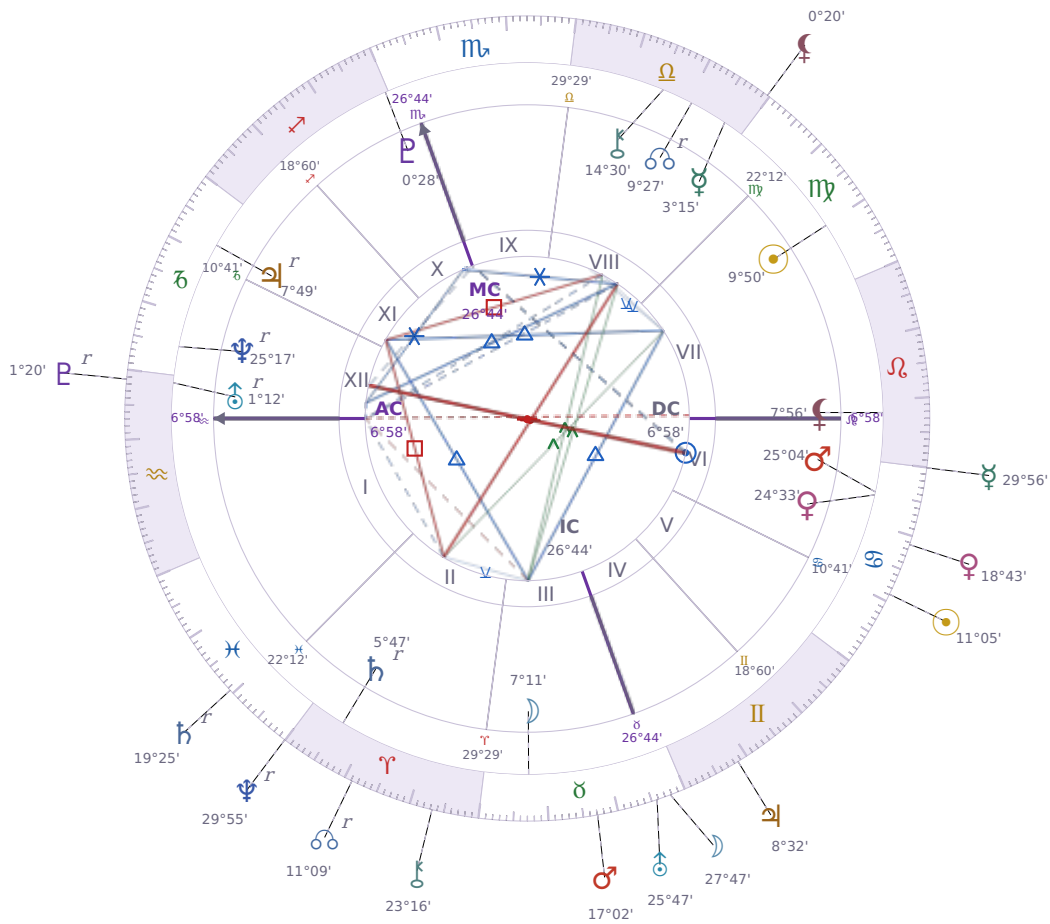

DAILY HOROSCOPE

Zendaya

American actress and singer (born 1996)

♍ Virgo September 1, 1996 18:01 Oakland

Tuesday, 2 July 2024

TRANSITS FOR TODAY

☉ Sun	in ♋ Cancer	11°05'31"
☾ Moon	in ♉ Taurus	27°47'56"
☿ Mercury	in ♋ Cancer	29°56'23"
♀ Venus	in ♋ Cancer	18°43'06"
♂ Mars	in ♉ Taurus	17°02'25"
♃ Jupiter	in ♊ Gemini	8°32'27"
♄ Saturn	in ♓ Pisces Rx	19°25'19"

♅ Uranus	in ♉ Taurus	25°47'16"
♆ Neptune	in ♓ Pisces Rx	29°55'54"
♇ Pluto	in ♒ Aquarius Rx	1°20'54"
♁ Chiron	in ♈ Aries	23°16'58"
♊ NNode	in ♈ Aries Rx	11°09'38"
♁ Lilith	in ♎ Libra	0°20'41"

NATAL PLANETS

KEY DATE

♆ Neptune stations Retrograde

Neptune stationing retrograde marks the point where **clarity takes a step back** in the areas it governs — dreams, beliefs, creativity, and what you're willing to believe about yourself or others. During this period, people often notice **confusion returning to situations** they thought were settled, delays in creative projects, or the need to rethink agreements that felt unclear to begin with. *Neptune* retrograde typically brings **reality checks** that strip away wishful thinking, so you may spot where you've been fooling yourself or where someone else's promises don't actually add up.