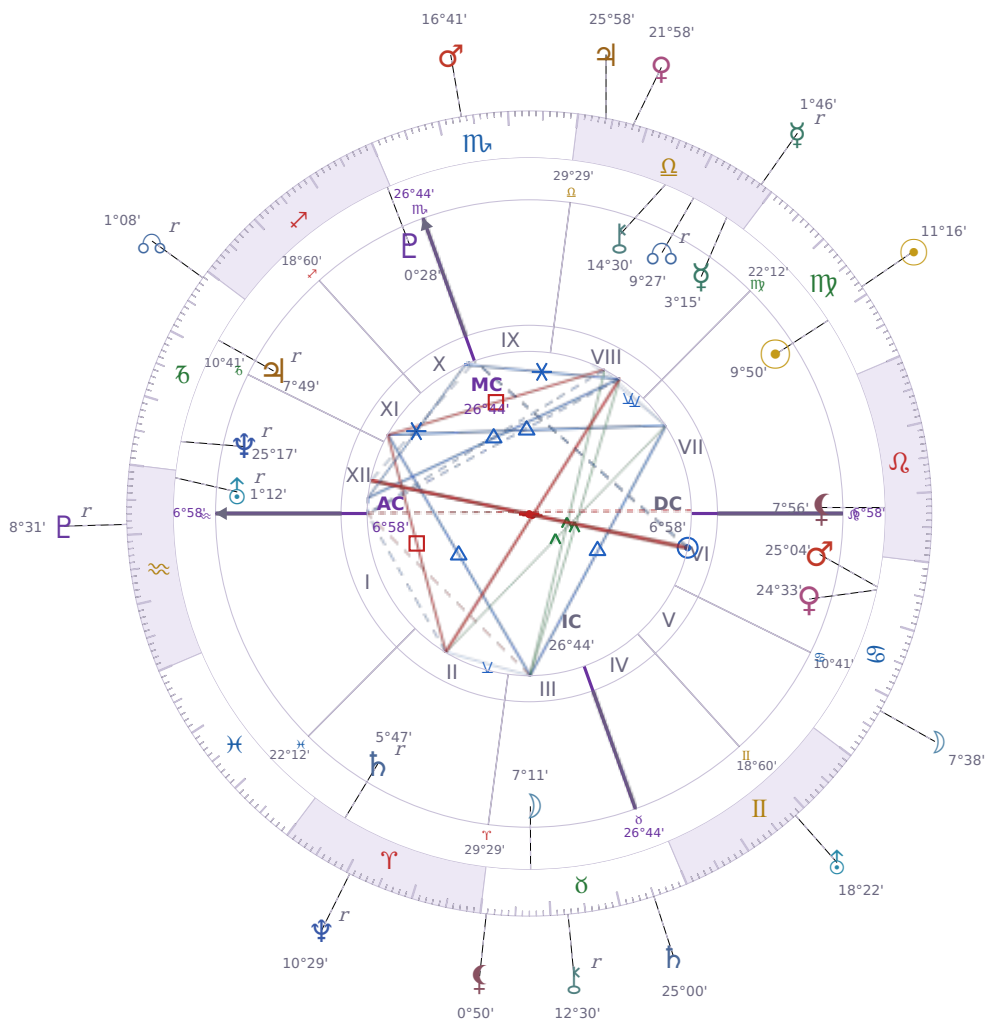

DAILY HOROSCOPE

Zendaya

American actress and singer (born 1996)

♍ Virgo September 1, 1996 18:01 Oakland

Monday, 3 September 2029

TRANSITS FOR TODAY

☉ Sun	in ♎ Virgo	11°16'27"
☾ Moon	in ♋ Cancer	7°38'18"
☿ Mercury	in ♎ Libra Rx	1°46'56"
♀ Venus	in ♎ Libra	21°58'36"
♂ Mars	in ♏ Scorpio	16°41'29"
♃ Jupiter	in ♎ Libra	25°58'39"
♄ Saturn	in ♉ Taurus	25°00'41"

♅ Uranus	in ♊ Gemini	18°22'40"
♆ Neptune	in ♈ Aries Rx	10°29'10"
♇ Pluto	in ♒ Aquarius Rx	8°31'36"
♁ Chiron	in ♉ Taurus Rx	12°30'13"
♋ NNode	in ♐ Capricorn Rx	1°08'12"
♁ Lilith	in ♉ Taurus	0°50'54"

NATAL PLANETS

☉ Sun	in ♍ Virgo	9°50'33"	VII
☾ Moon	in ♉ Taurus	7°11'13"	III
☿ Mercury	in ♎ Libra	3°15'58"	VIII
♀ Venus	in ♋ Cancer	24°33'35"	VI
♂ Mars	in ♋ Cancer	25°04'42"	VI
♃ Jupiter	in ♐ Capricorn	7°49'25"	XI Rx
♄ Saturn	in ♈ Aries	5°47'39"	II Rx
♅ Uranus	in ♒ Aquarius	1°12'36"	XII Rx
♆ Neptune	in ♐ Capricorn	25°17'23"	XII Rx
♇ Pluto	in ♐ Sagittarius	0°28'32"	X
♁ Chiron	in ♎ Libra	14°30'22"	VIII
♋ North Node	in ♎ Libra	9°27'41"	VIII Rx
♁ Lilith	in ♌ Leo	7°56'00"	VII