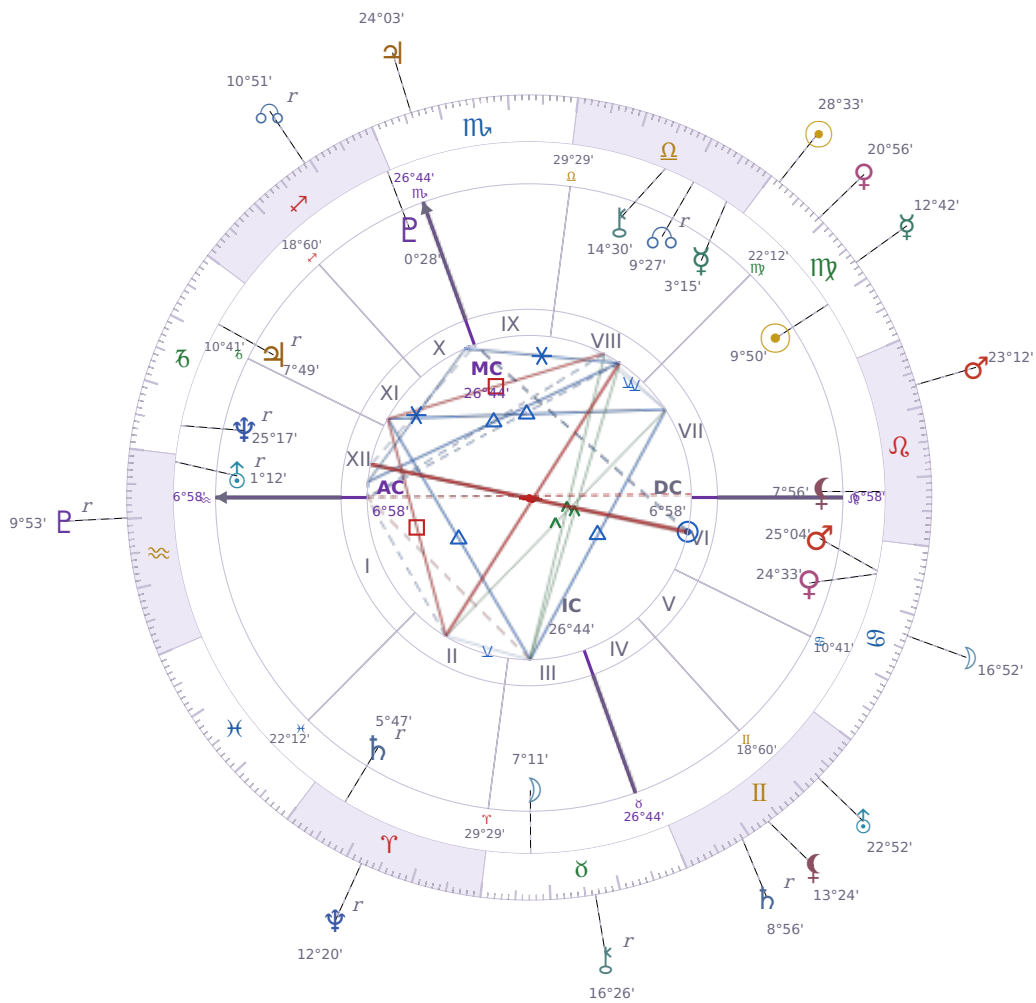

DAILY HOROSCOPE

Zendaya

American actress and singer (born 1996)

♍ Virgo September 1, 1996 18:01 Oakland

Saturday, 21 September 2030

TRANSITS FOR TODAY

☉ Sun	in ♎ Virgo	28°33'19"
☾ Moon	in ♎ Cancer	16°52'52"
☿ Mercury	in ♎ Virgo	12°42'10"
♀ Venus	in ♎ Virgo	20°56'24"
♂ Mars	in ♏ Leo	23°12'59"
♃ Jupiter	in ♏ Scorpio	24°03'37"
♄ Saturn	in ♊ Gemini Rx	8°56'45"

♅ Uranus	in ♊ Gemini	22°52'25"
♆ Neptune	in ♈ Aries Rx	12°20'12"
♇ Pluto	in ♒ Aquarius Rx	9°53'06"
♁ Chiron	in ♉ Taurus Rx	16°26'47"
♁ NNode	in ♐ Sagittarius Rx	10°51'18"
♁ Lilith	in ♊ Gemini	13°24'20"

NATAL PLANETS

☉ Sun	in ♍ Virgo	9°50'33"	VII
☾ Moon	in ♉ Taurus	7°11'13"	III
☿ Mercury	in ♎ Libra	3°15'58"	VIII
♀ Venus	in ♋ Cancer	24°33'35"	VI
♂ Mars	in ♋ Cancer	25°04'42"	VI
♃ Jupiter	in ♑ Capricorn	7°49'25"	XI Rx
♄ Saturn	in ♈ Aries	5°47'39"	II Rx
♅ Uranus	in ♒ Aquarius	1°12'36"	XII Rx
♆ Neptune	in ♑ Capricorn	25°17'23"	XII Rx
♇ Pluto	in ♐ Sagittarius	0°28'32"	X
♁ Chiron	in ♎ Libra	14°30'22"	VIII
♁ North Node	in ♎ Libra	9°27'41"	VIII Rx
♁ Lilith	in ♌ Leo	7°56'00"	VII

Saturday · ♄ Saturn

Colors: Violet

Stone: Obsidian

Number: 8