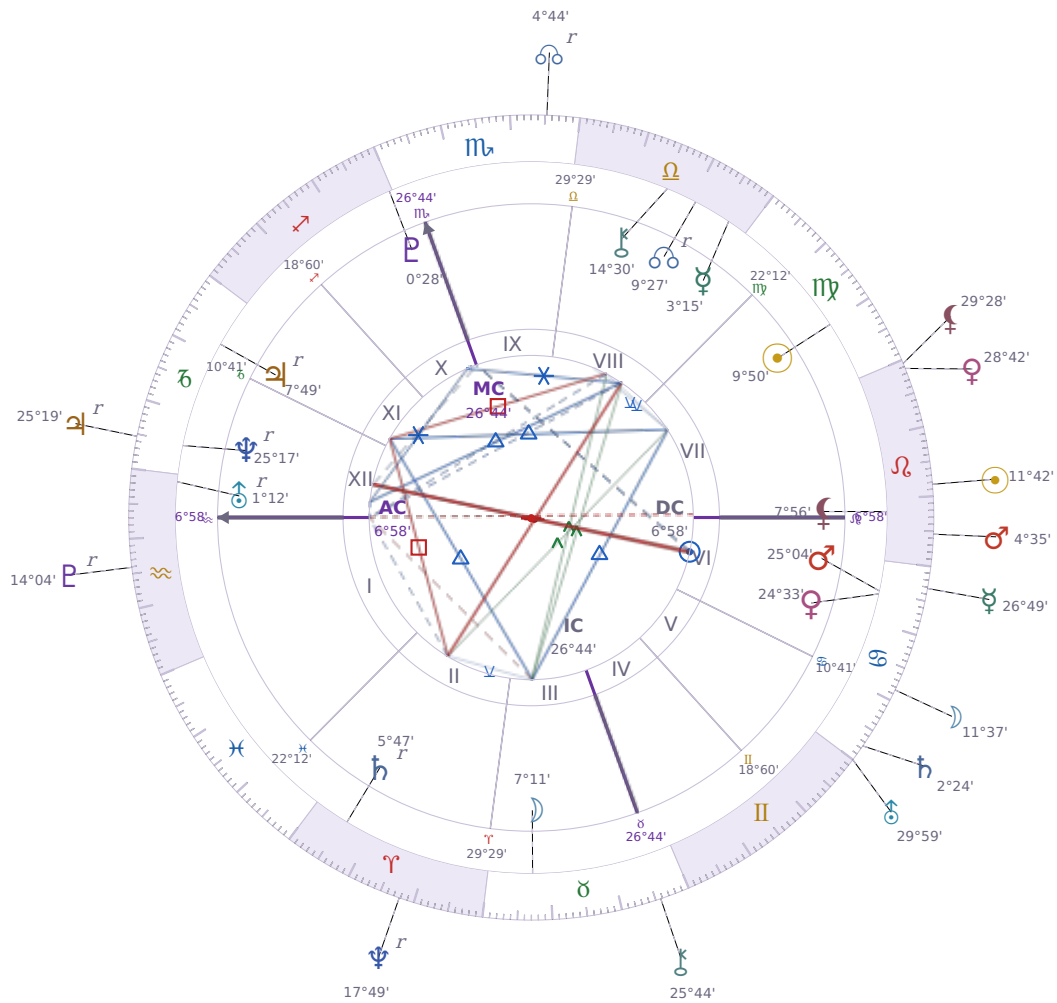

DAILY HOROSCOPE

Zendaya

American actress and singer (born 1996)

♍ Virgo September 1, 1996 18:01 Oakland

Tuesday, 3 August 2022

TRANSITS FOR TODAY

☉ Sun	in ♌ Leo	11°42'18"
☾ Moon	in ♋ Cancer	11°37'17"
☿ Mercury	in ♋ Cancer	26°49'22"
♀ Venus	in ♌ Leo	28°42'15"
♂ Mars	in ♌ Leo	4°35'40"
♃ Jupiter	in ♑ Capricorn Rx	25°19'54"
♄ Saturn	in ♋ Cancer	2°24'29"

♅ Uranus	in	♊ Gemini	29°59'14"
♆ Neptune	in	♈ Aries Rx	17°49'18"
♇ Pluto	in	♒ Aquarius Rx	14°04'59"
♄ Chiron	in	♉ Taurus	25°44'11"
♁ NNode	in	♏ Scorpio Rx	4°44'21"
♁ Lilith	in	♌ Leo	29°28'46"

NATAL PLANETS

☉ Sun	in	♍ Virgo	9°50'33"	VII
☾ Moon	in	♉ Taurus	7°11'13"	III
☿ Mercury	in	♎ Libra	3°15'58"	VIII
♀ Venus	in	♋ Cancer	24°33'35"	VI
♂ Mars	in	♋ Cancer	25°04'42"	VI
♃ Jupiter	in	♑ Capricorn	7°49'25"	XI Rx
♄ Saturn	in	♈ Aries	5°47'39"	II Rx
♅ Uranus	in	♒ Aquarius	1°12'36"	XII Rx
♆ Neptune	in	♑ Capricorn	25°17'23"	XII Rx
♇ Pluto	in	♐ Sagittarius	0°28'32"	X
♄ Chiron	in	♎ Libra	14°30'22"	VIII
♁ North Node	in	♎ Libra	9°27'41"	VIII Rx
♁ Lilith	in	♌ Leo	7°56'00"	VII

Tuesday · ♃ Mars

Colors: Red

Stone: Ruby

Number: 9