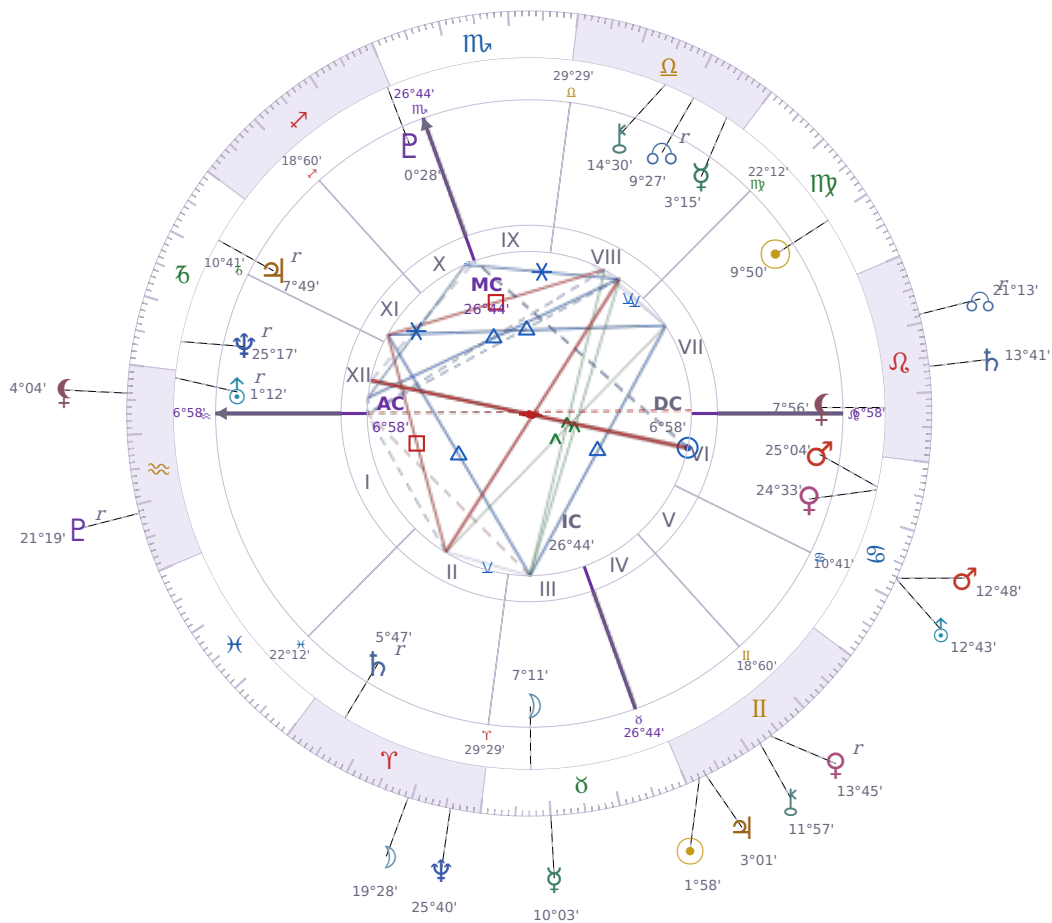

DAILY HOROSCOPE

Zendaya

American actress and singer (born 1996)

♍ Virgo September 1, 1996 18:01 Oakland

Thursday, 22 May 2036

TRANSITS FOR TODAY

☉ Sun	in ♊ Gemini	1°58'29"
☾ Moon	in ♈ Aries	19°28'26"
☿ Mercury	in ♉ Taurus	10°03'03"
♀ Venus	in ♊ Gemini Rx	13°45'36"
♂ Mars	in ♋ Cancer	12°48'15"
♃ Jupiter	in ♊ Gemini	3°01'15"
♄ Saturn	in ♌ Leo	13°41'10"