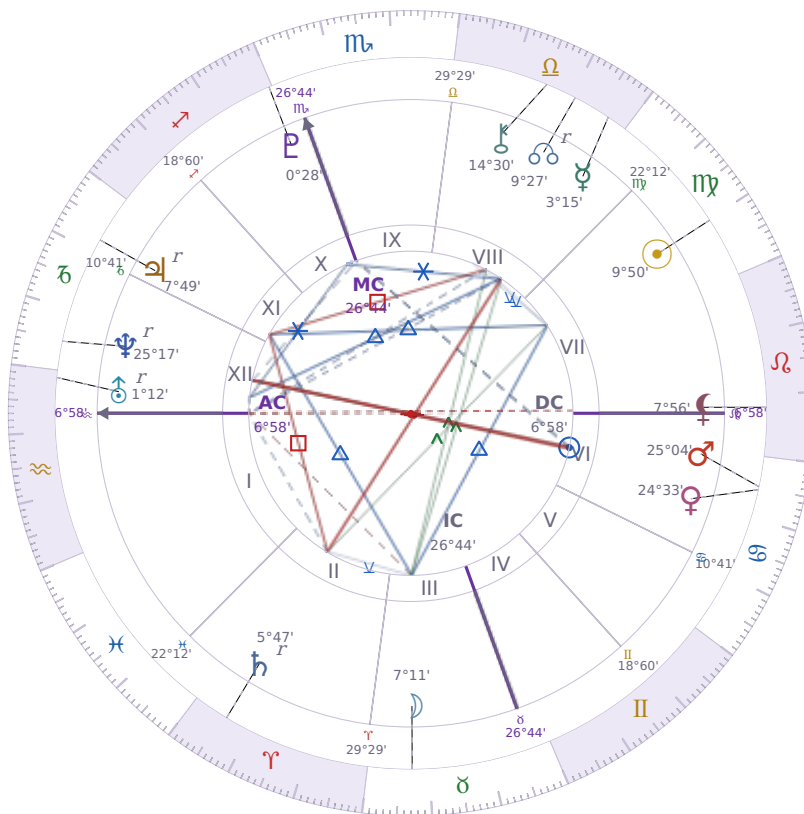

BIRTHDAY YEAR CHART

Zendaya

American actress and singer (born 1996)

♍ Virgo September 1, 1996 18:01 Oakland

31 August 1908 · 14:00 (22:00 UTC) · Oakland

Solar ASC ♌ Leo · MC ♉ Taurus

NATAL PLANETS

☉ Sun	in	♍	Virgo	9°50'
☾ Moon	in	♉	Taurus	7°11'
☿ Mercury	in	♎	Libra	3°15'
♀ Venus	in	♋	Cancer	24°33'
♂ Mars	in	♋	Cancer	25°04'
♃ Jupiter	in	♑	Capricorn	7°49'
♄ Saturn	in	♈	Aries	5°47'

BIRTHDAY YEAR CHART PLANETS

☉ Sun	in	♍	Virgo	9°50'
☾ Moon	in	♉	Taurus	7°11'
☿ Mercury	in	♎	Libra	3°15'
♀ Venus	in	♋	Cancer	24°33'
♂ Mars	in	♋	Cancer	25°04'
♃ Jupiter	in	♑	Capricorn	7°49'
♄ Saturn	in	♈	Aries	5°47'

♅ Uranus	in	♒ Aquarius	1°12'
♆ Neptune	in	♑ Capricorn	25°17'
♇ Pluto	in	♐ Sagittarius	0°28'
♁ Chiron	in	♎ Libra	14°30'
♁ North Node	in	♎ Libra	9°27'
♁ Lilith	in	♌ Leo	7°56'

## KEY TRANSITS BY QUARTER

**Q1 · Jan-Mar**

**Q2 · Apr-Jun**

**Q3 · Jul-Sep**

**Q4 · Oct-Dec**