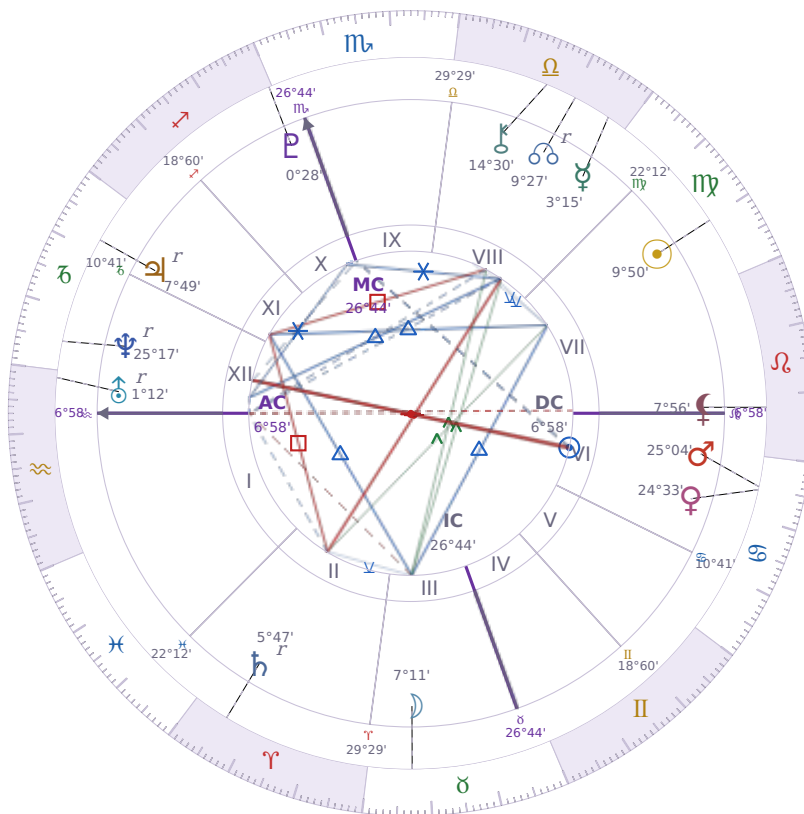

BIRTHDAY YEAR CHART

Zendaya

American actress and singer (born 1996)

♍ Virgo September 1, 1996 18:01 Oakland

31 August 2052 · 14:00 (21:00 UTC) · Oakland

Solar ASC ♌ Leo · MC ♉ Taurus

NATAL PLANETS

☉ Sun	in	♍	Virgo	9°50'
☾ Moon	in	♉	Taurus	7°11'
☿ Mercury	in	♎	Libra	3°15'
♀ Venus	in	♋	Cancer	24°33'
♂ Mars	in	♋	Cancer	25°04'
♃ Jupiter	in	♐	Capricorn	7°49'
♄ Saturn	in	♈	Aries	5°47'

BIRTHDAY YEAR CHART PLANETS

☉ Sun	in	♌	Leo	14°00'
☾ Moon	in	♉	Taurus	7°11'
☿ Mercury	in	♎	Libra	3°15'
♀ Venus	in	♋	Cancer	24°33'
♂ Mars	in	♋	Cancer	25°04'
♃ Jupiter	in	♐	Capricorn	7°49'
♄ Saturn	in	♈	Aries	5°47'

♅ Uranus	in	♒ Aquarius	1°12'
♆ Neptune	in	♑ Capricorn	25°17'
♇ Pluto	in	♐ Sagittarius	0°28'
♄ Chiron	in	♎ Libra	14°30'
♁ North Node	in	♎ Libra	9°27'
♁ Lilith	in	♌ Leo	7°56'

SOLAR ANALYSIS

Solar ASC ♌ Leo → natal H7 — Partnerships

KEY TRANSITS BY QUARTER

Q1 · Jan-Mar

Q2 · Apr-Jun

Q3 · Jul-Sep

Q4 · Oct-Dec