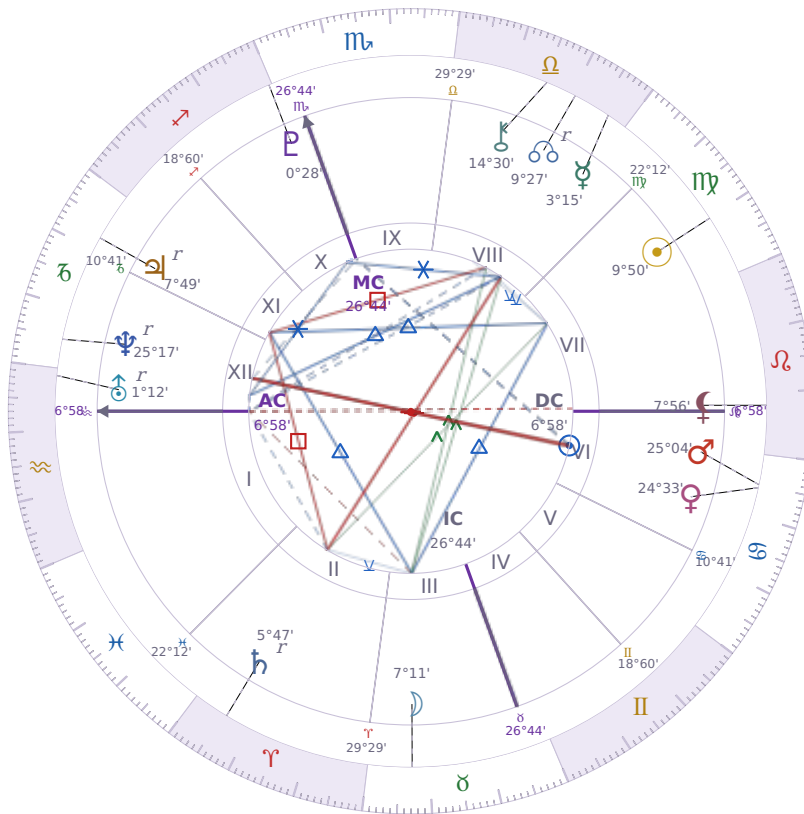

BIRTHDAY YEAR CHART

Zendaya

American actress and singer (born 1996)

♍ Virgo September 1, 1996 18:01 Oakland

31 August 2098 · 14:00 (21:00 UTC) · Oakland

Solar ASC ♌ Leo · MC ♉ Taurus

NATAL PLANETS

|           |    |   |           |        |
|-----------|----|---|-----------|--------|
| ☉ Sun     | in | ♍ | Virgo     | 9°50'  |
| ☾ Moon    | in | ♉ | Taurus    | 7°11'  |
| ☿ Mercury | in | ♎ | Libra     | 3°15'  |
| ♀ Venus   | in | ♋ | Cancer    | 24°33' |
| ♂ Mars    | in | ♋ | Cancer    | 25°04' |
| ♃ Jupiter | in | ♑ | Capricorn | 7°49'  |
| ♄ Saturn  | in | ♈ | Aries     | 5°47'  |

BIRTHDAY YEAR CHART PLANETS

|           |    |   |           |        |
|-----------|----|---|-----------|--------|
| ☉ Sun     | in | ♋ | Leo       | 7°56'  |
| ☾ Moon    | in | ♉ | Taurus    | 7°11'  |
| ☿ Mercury | in | ♎ | Libra     | 3°15'  |
| ♀ Venus   | in | ♋ | Cancer    | 24°33' |
| ♂ Mars    | in | ♋ | Cancer    | 25°04' |
| ♃ Jupiter | in | ♑ | Capricorn | 7°49'  |
| ♄ Saturn  | in | ♈ | Aries     | 5°47'  |

|              |    |               |        |
|--------------|----|---------------|--------|
| ♅ Uranus     | in | ♒ Aquarius    | 1°12'  |
| ♆ Neptune    | in | ♑ Capricorn   | 25°17' |
| ♇ Pluto      | in | ♐ Sagittarius | 0°28'  |
| ♄ Chiron     | in | ♎ Libra       | 14°30' |
| ♁ North Node | in | ♎ Libra       | 9°27'  |
| ♁ Lilith     | in | ♌ Leo         | 7°56'  |

## KEY TRANSITS BY QUARTER

Q1 · Jan-Mar

Q2 · Apr-Jun

Q3 · Jul-Sep

Q4 · Oct-Dec