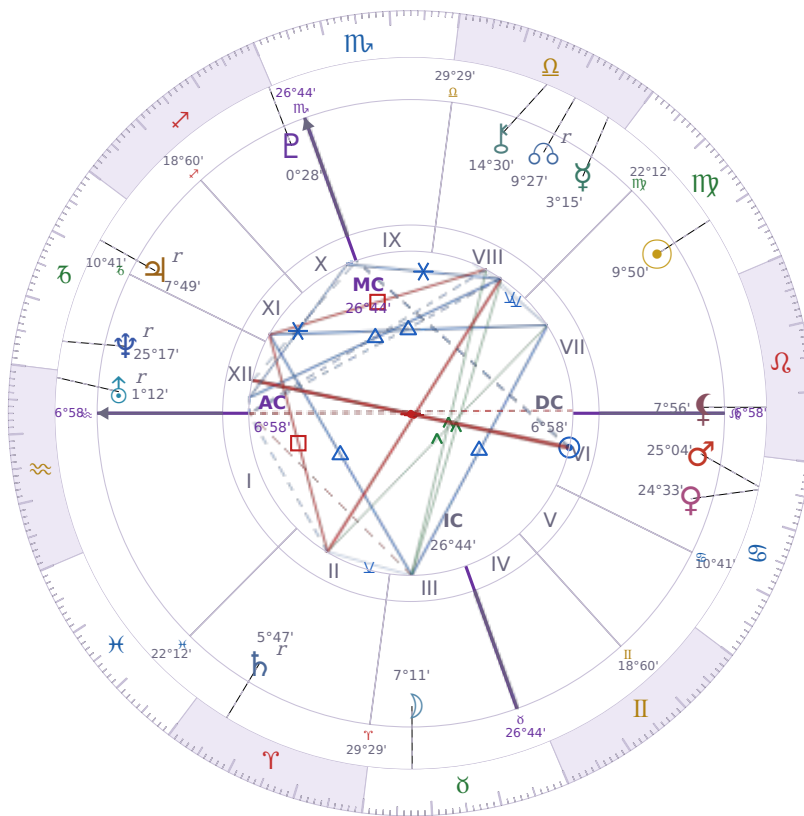

BIRTHDAY YEAR CHART

Zendaya

American actress and singer (born 1996)

♍ Virgo September 1, 1996 18:01 Oakland

31 August 2218 · 14:00 (21:00 UTC) · Oakland

Solar ASC ♌ Leo · MC ♉ Taurus

NATAL PLANETS

☉ Sun	in	♍	Virgo	9°50'
☾ Moon	in	♉	Taurus	7°11'
☿ Mercury	in	♎	Libra	3°15'
♀ Venus	in	♋	Cancer	24°33'
♂ Mars	in	♋	Cancer	25°04'
♃ Jupiter	in	♐	Capricorn	7°49'
♄ Saturn	in	♈	Aries	5°47'

BIRTHDAY YEAR CHART PLANETS

☉ Sun	in	♌	Leo	7°56'
☾ Moon	in	♉	Taurus	7°11'
☿ Mercury	in	♎	Libra	3°15'
♀ Venus	in	♋	Cancer	24°33'
♂ Mars	in	♋	Cancer	25°04'
♃ Jupiter	in	♐	Capricorn	7°49'
♄ Saturn	in	♈	Aries	5°47'

♅ Uranus	in	♒ Aquarius	1°12'
♆ Neptune	in	♑ Capricorn	25°17'
♇ Pluto	in	♐ Sagittarius	0°28'
♄ Chiron	in	♎ Libra	14°30'
♁ North Node	in	♎ Libra	9°27'
♁ Lilith	in	♌ Leo	7°56'

## KEY TRANSITS BY QUARTER

**Q1 · Jan-Mar**

**Q2 · Apr-Jun**

**Q3 · Jul-Sep**

**Q4 · Oct-Dec**