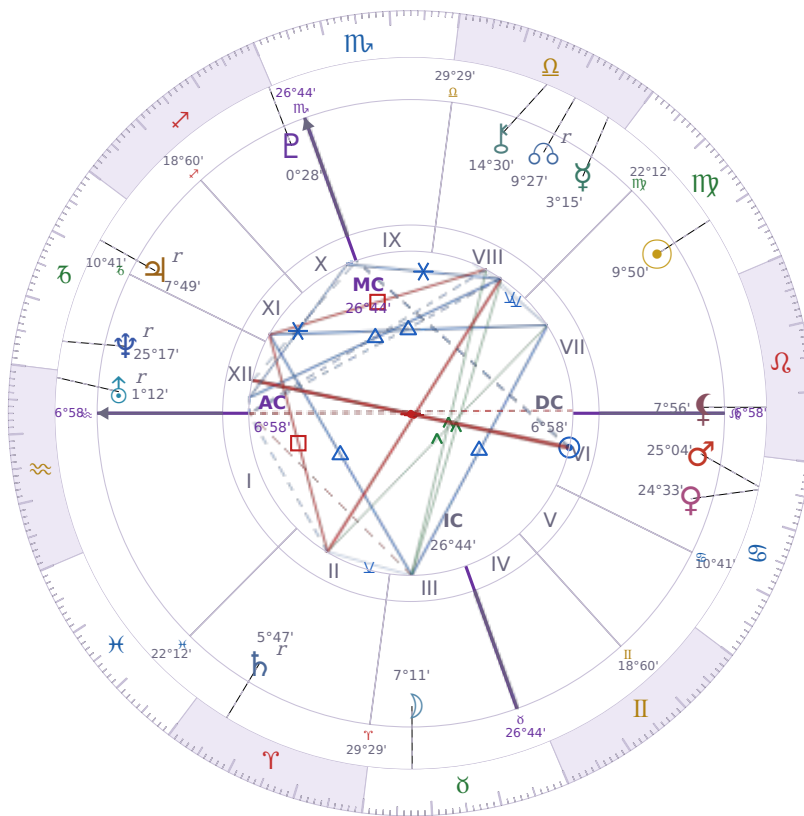

BIRTHDAY YEAR CHART

Zendaya

American actress and singer (born 1996)

♍ Virgo September 1, 1996 18:01 Oakland

31 August 2222 · 14:00 (21:00 UTC) · Oakland

Solar ASC ♌ Leo · MC ♉ Taurus

NATAL PLANETS

☉ Sun	in	♍	Virgo	9°50'
☾ Moon	in	♉	Taurus	7°11'
☿ Mercury	in	♎	Libra	3°15'
♀ Venus	in	♋	Cancer	24°33'
♂ Mars	in	♋	Cancer	25°04'
♃ Jupiter	in	♑	Capricorn	7°49'
♄ Saturn	in	♈	Aries	5°47'

BIRTHDAY YEAR CHART PLANETS

☉ Sun	in	♌	Leo	7°56'
☾ Moon	in	♉	Taurus	7°11'
☿ Mercury	in	♎	Libra	3°15'
♀ Venus	in	♋	Cancer	24°33'
♂ Mars	in	♋	Cancer	25°04'
♃ Jupiter	in	♑	Capricorn	7°49'
♄ Saturn	in	♈	Aries	5°47'

♅ Uranus	in	♒ Aquarius	1°12'
♆ Neptune	in	♑ Capricorn	25°17'
♇ Pluto	in	♐ Sagittarius	0°28'
♁ Chiron	in	♎ Libra	14°30'
♁ North Node	in	♎ Libra	9°27'
♁ Lilith	in	♌ Leo	7°56'

SOLAR ANALYSIS

Solar ASC ♌ Leo → natal H7 — Partnerships

KEY TRANSITS BY QUARTER

Q1 · Jan-Mar

Q2 · Apr-Jun

Q3 · Jul-Sep

Q4 · Oct-Dec