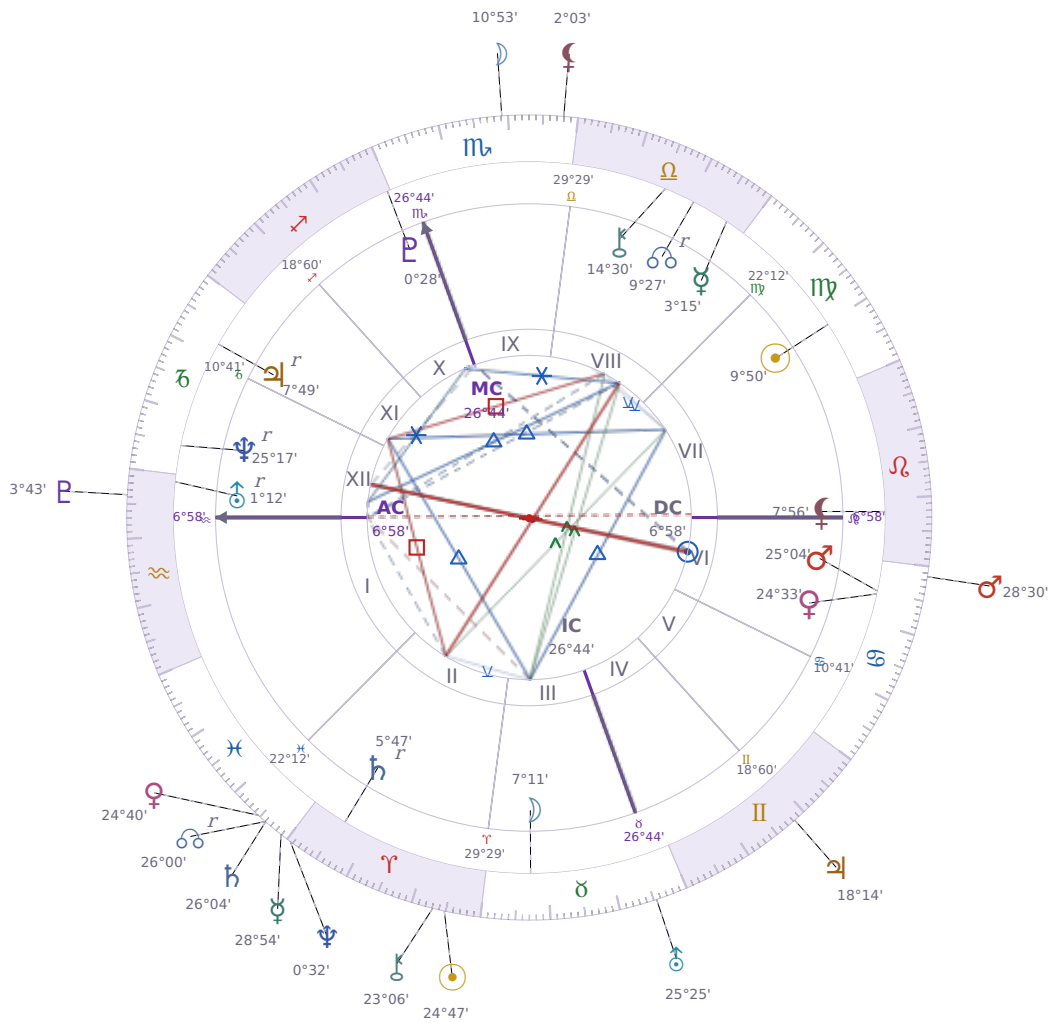

WEEKLY HOROSCOPE

Zendaya

American actress and singer (born 1996)

♍ Virgo September 1, 1996 18:01 Oakland

14 April - 20 April 2025

TRANSITS · WEEK OF MON, 14 APR

☉ Sun	in ♈ Aries	24°47'15"
☾ Moon	in ♏ Scorpio	10°53'27"
☿ Mercury	in ♋ Pisces	28°54'03"
♀ Venus	in ♋ Pisces	24°40'00"
♂ Mars	in ♋ Cancer	28°30'39"
♃ Jupiter	in ♊ Gemini	18°14'04"
♄ Saturn	in ♋ Pisces	26°04'09"

♅ Uranus	in	♉ Taurus	25°25'05"
♆ Neptune	in	♈ Aries	0°32'52"
♇ Pluto	in	♒ Aquarius	3°43'21"
♁ Chiron	in	♈ Aries	23°06'01"
♁ NNode	in	♓ Pisces Rx	26°01'00"
♁ Lilith	in	♏ Scorpio	2°03'15"

NATAL PLANETS

☉ Sun	in	♍ Virgo	9°50'33"	VII
☾ Moon	in	♉ Taurus	7°11'13"	III
☿ Mercury	in	♎ Libra	3°15'58"	VIII
♀ Venus	in	♋ Cancer	24°33'35"	VI
♂ Mars	in	♋ Cancer	25°04'42"	VI
♃ Jupiter	in	♑ Capricorn	7°49'25"	XI Rx
♄ Saturn	in	♈ Aries	5°47'39"	II Rx
♅ Uranus	in	♒ Aquarius	1°12'36"	XII Rx
♆ Neptune	in	♑ Capricorn	25°17'23"	XII Rx
♇ Pluto	in	♐ Sagittarius	0°28'32"	X
♁ Chiron	in	♎ Libra	14°30'22"	VIII
♁ North Node	in	♎ Libra	9°27'41"	VIII Rx
♁ Lilith	in	♌ Leo	7°56'00"	VII

KEY TRANSIT FACTORS

♆ Neptune Δ Trine ♇ natal Pluto · Monday 14 Apr

You're finding it easier to let go of situations that no longer serve you without drama or resistance right now. Your practical instincts are sharper about which changes are worth making and which problems will solve themselves if you stop pushing. *Neptune* trine *Pluto* gives you a **calm acceptance of transformation** that makes difficult decisions feel less like crises and more like natural course corrections.