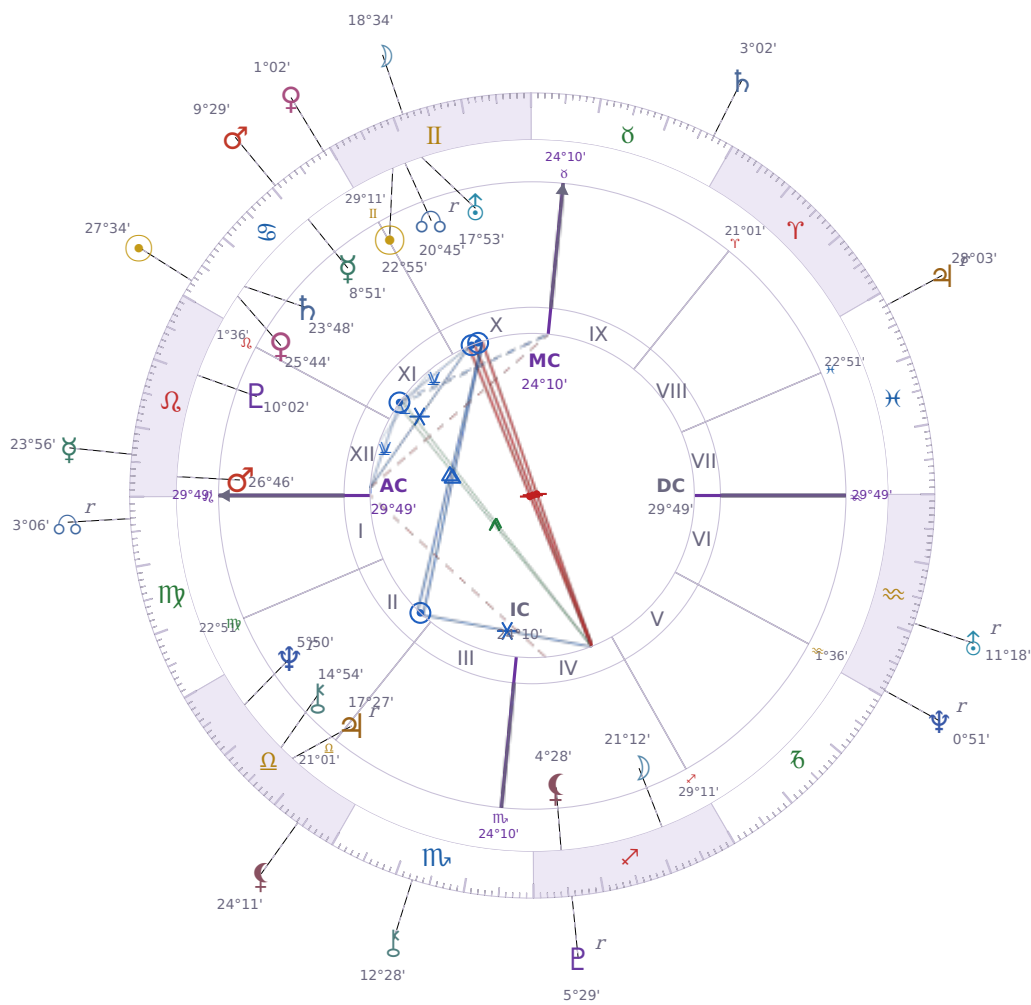

DAILY HOROSCOPE

Donald John Trump

President of the United States (2017–2021; since 2025)

♊ Gemini June 14, 1946 10:54 New York City

Monday, 20 July 1998

TRANSITS FOR TODAY

☉ Sun	in ♋ Cancer	27°34'33"
☾ Moon	in ♊ Gemini	18°34'43"
☿ Mercury	in ♌ Leo	23°56'19"
♀ Venus	in ♋ Cancer	1°02'22"
♂ Mars	in ♋ Cancer	9°29'06"
♃ Jupiter	in ♋ Pisces Rx	28°03'00"
♄ Saturn	in ♉ Taurus	3°02'03"

♅ Uranus	in ♒ Aquarius Rx	11°18'37"
♆ Neptune	in ♒ Aquarius Rx	0°51'46"
♇ Pluto	in ♐ Sagittarius Rx	5°29'12"
♁ Chiron	in ♏ Scorpio	12°28'39"
♁ NNode	in ♍ Virgo Rx	3°06'29"
♁ Lilith	in ♎ Libra	24°11'40"