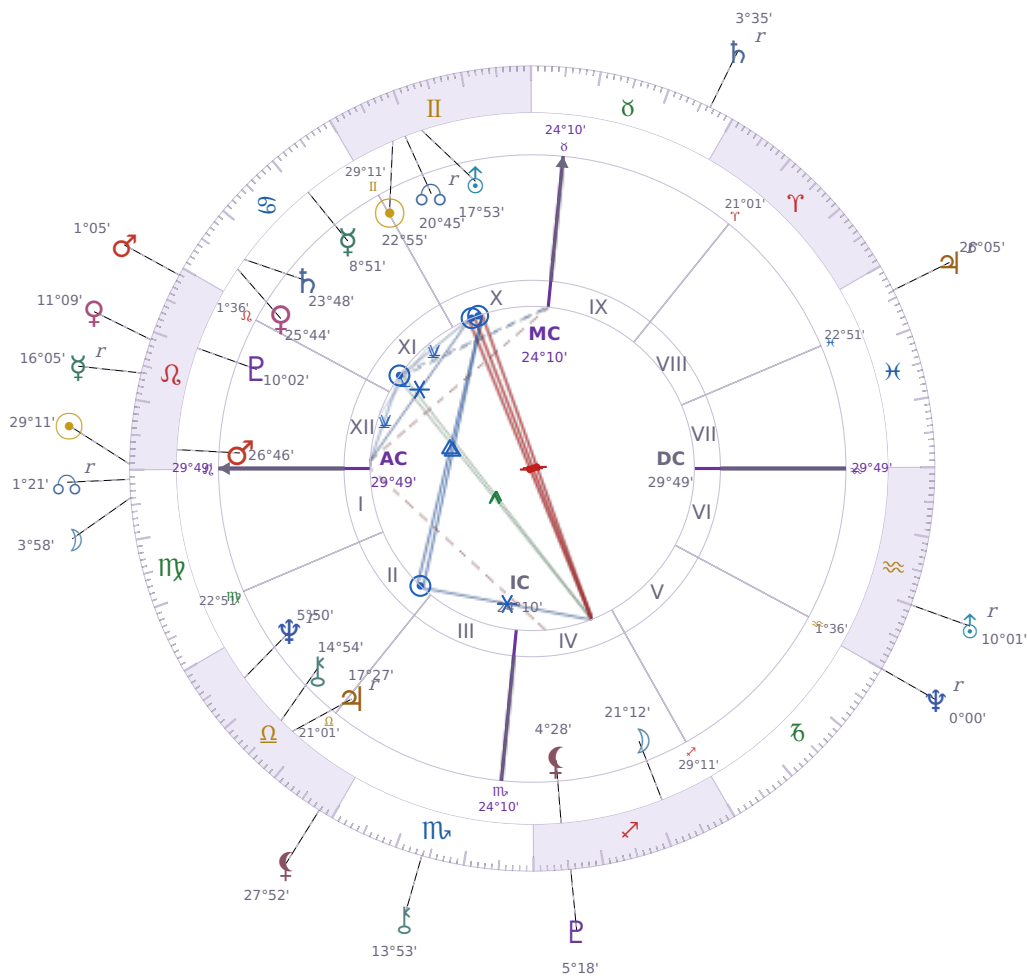

DAILY HOROSCOPE

Donald John Trump

President of the United States (2017–2021; since 2025)

♊ Gemini June 14, 1946 10:54 New York City

Saturday, 22 August 1998

TRANSITS FOR TODAY

☉ Sun	in ♌ Leo	29°11'51"
☾ Moon	in ♍ Virgo	3°58'30"
☿ Mercury	in ♌ Leo Rx	16°05'35"
♀ Venus	in ♌ Leo	11°09'03"
♂ Mars	in ♌ Leo	1°05'37"
♃ Jupiter	in ♋ Pisces Rx	26°05'45"
♄ Saturn	in ♉ Taurus Rx	3°35'20"

♅ Uranus	in ♒ Aquarius Rx	10°01'08"
♆ Neptune	in ♒ Aquarius Rx	0°00'42"
♇ Pluto	in ♐ Sagittarius	5°18'25"
♁ Chiron	in ♏ Scorpio	13°53'28"
♁ NNode	in ♍ Virgo Rx	1°21'38"
♁ Lilith	in ♎ Libra	27°52'39"

NATAL PLANETS

♅ Uranus ☾ Opposition ♇ natal Pluto

You're running into situations where you feel your control slipping away, and it makes you uncomfortable. **You push harder to regain power** in exactly the areas where you have the least influence, which only creates more conflict with others. Over the coming weeks, you'll need to notice when you're fighting to keep things the same instead of accepting what you cannot change.