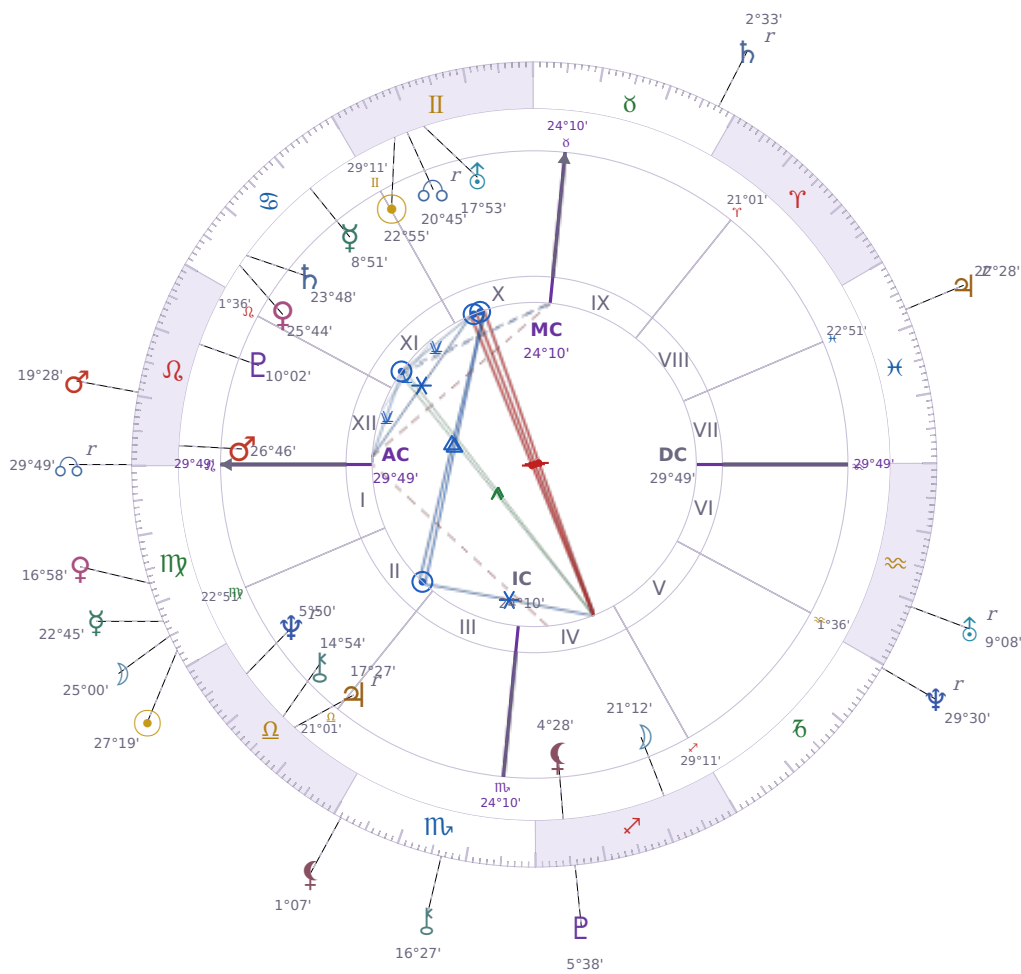

DAILY HOROSCOPE

Donald John Trump

President of the United States (2017–2021; since 2025)

♊ Gemini June 14, 1946 10:54 New York City

Sunday, 20 September 1998

TRANSITS FOR TODAY

☉ Sun	in ♍ Virgo	27°19'31"
☾ Moon	in ♍ Virgo	25°00'19"
☿ Mercury	in ♍ Virgo	22°45'08"
♀ Venus	in ♍ Virgo	16°58'08"
♂ Mars	in ♌ Leo	19°28'43"
♃ Jupiter	in ♓ Pisces Rx	22°28'24"
♄ Saturn	in ♉ Taurus Rx	2°33'32"

♅ Uranus	in ♒ Aquarius Rx	9°08'07"
♆ Neptune	in ♑ Capricorn Rx	29°30'17"
♇ Pluto	in ♏ Sagittarius	5°38'18"
♁ Chiron	in ♏ Scorpio	16°27'14"
♁ NNode	in ♌ Leo Rx	29°49'28"
♁ Lilith	in ♏ Scorpio	1°07'00"

NATAL PLANETS