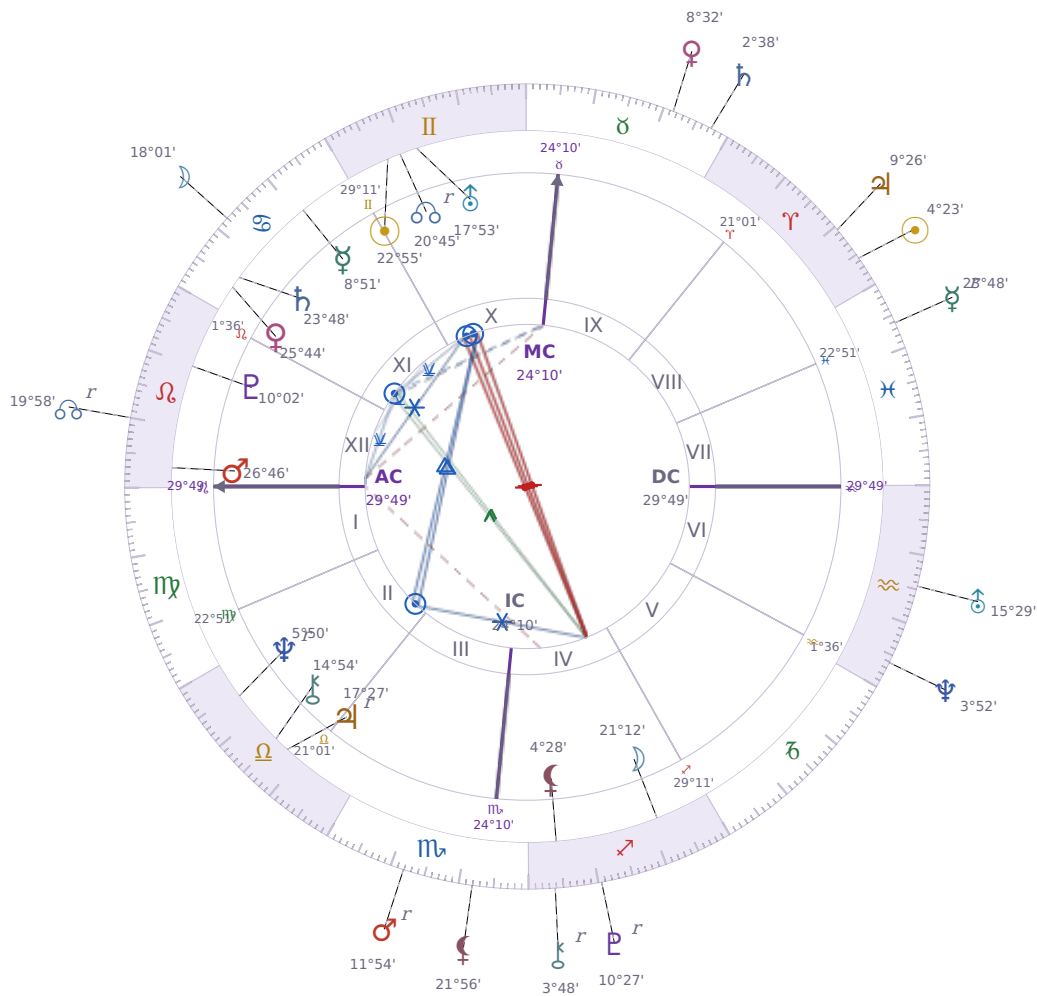

DAILY HOROSCOPE

## Donald John Trump

President of the United States (2017–2021; since 2025)

♊ Gemini June 14, 1946 10:54 New York City

**Thursday, 25 March 1999**