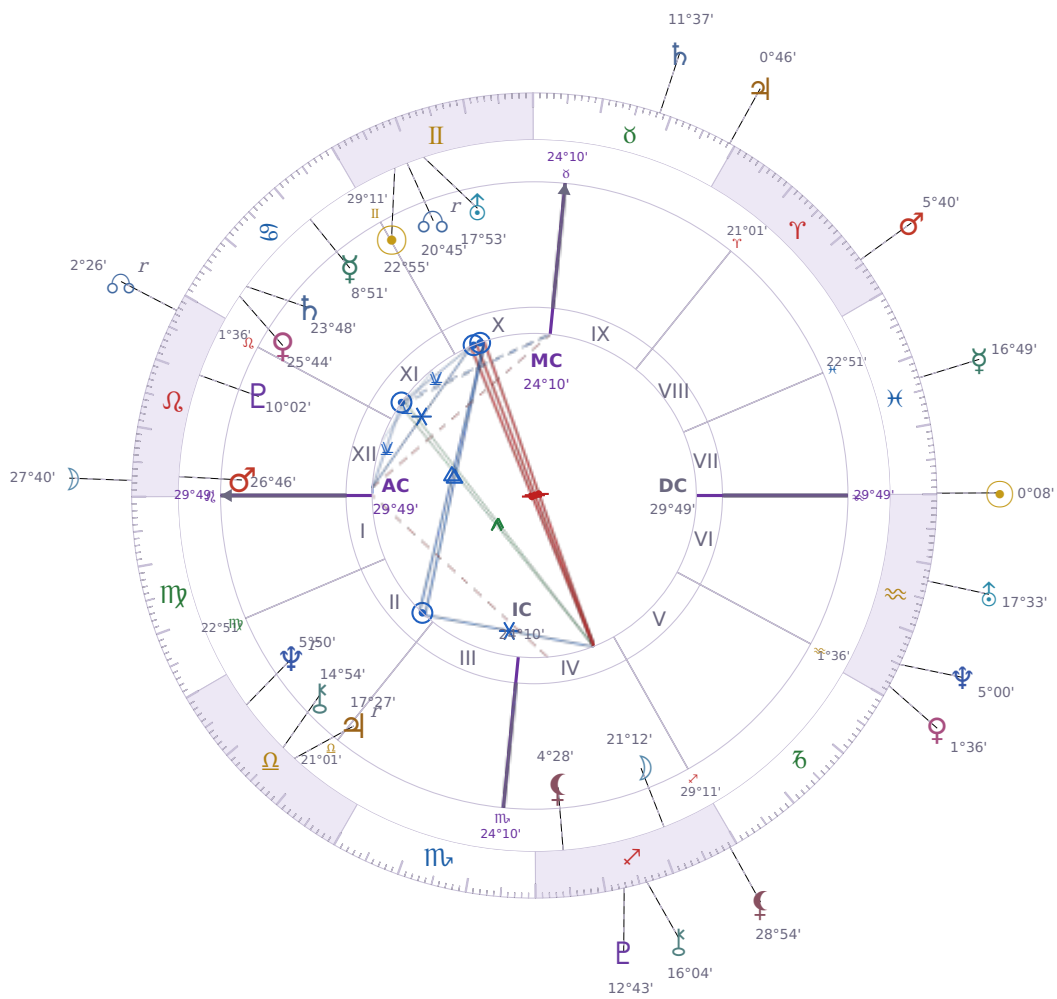

DAILY HOROSCOPE

Donald John Trump

President of the United States (2017–2021; since 2025)

♊ Gemini June 14, 1946 10:54 New York City

Saturday, 19 February 2000

TRANSITS FOR TODAY

☉ Sun	in ♓ Pisces	0°08'41"
☾ Moon	in ♌ Leo	27°40'43"
☿ Mercury	in ♓ Pisces	16°49'44"
♀ Venus	in ♒ Aquarius	1°36'29"
♂ Mars	in ♈ Aries	5°40'16"
♃ Jupiter	in ♉ Taurus	0°46'11"
♄ Saturn	in ♉ Taurus	11°37'16"

♅ Uranus	in ♒ Aquarius	17°33'43"
♆ Neptune	in ♒ Aquarius	5°00'41"
♇ Pluto	in ♐ Sagittarius	12°43'25"
♁ Chiron	in ♐ Sagittarius	16°04'34"
♁ NNode	in ♌ Leo Rx	2°26'46"
♁ Lilith	in ♐ Sagittarius	28°54'54"