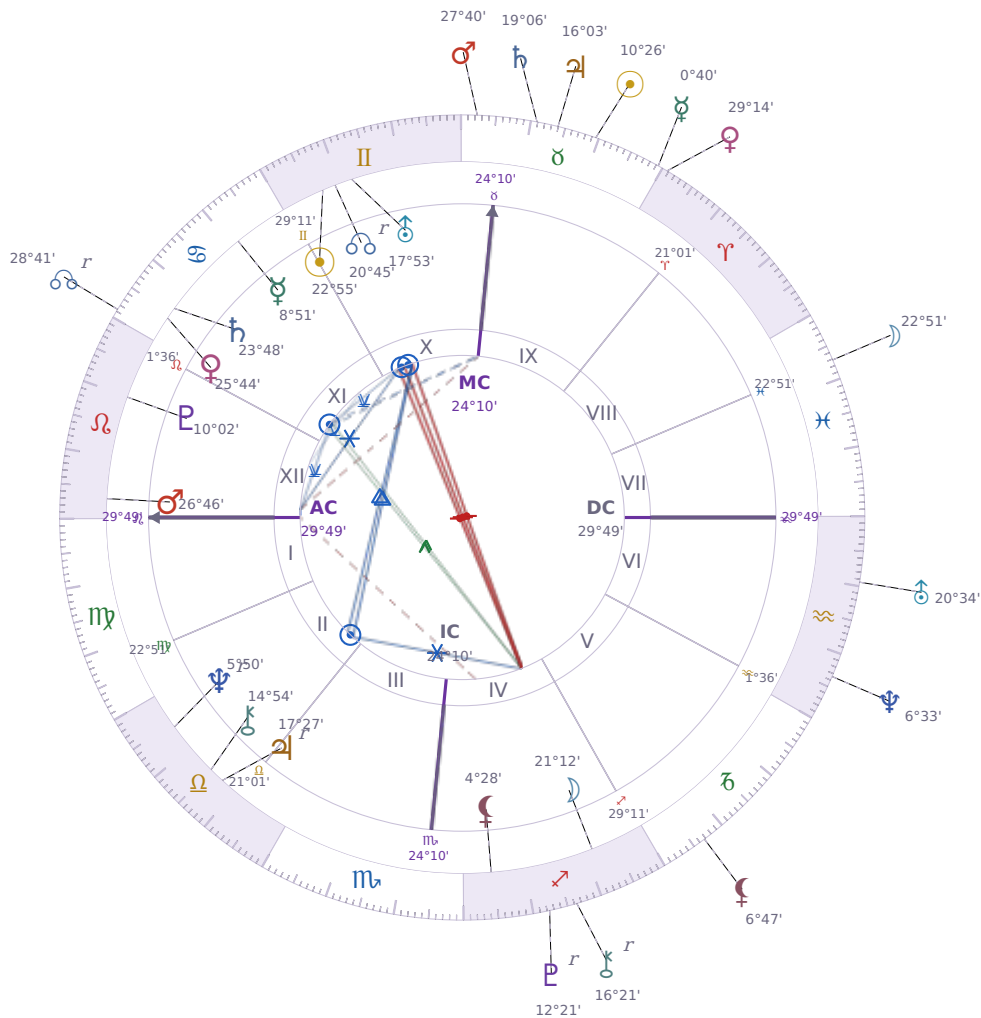

DAILY HOROSCOPE

Donald John Trump

President of the United States (2017–2021; since 2025)

♊ Gemini June 14, 1946 10:54 New York City

Sunday, 30 April 2000

TRANSITS FOR TODAY

☉ Sun	in ♉ Taurus	10°26'20"
☾ Moon	in ♓ Pisces	22°51'42"
☿ Mercury	in ♉ Taurus	0°40'24"
♀ Venus	in ♈ Aries	29°14'24"
♂ Mars	in ♉ Taurus	27°40'31"
♃ Jupiter	in ♉ Taurus	16°03'01"
♄ Saturn	in ♉ Taurus	19°06'45"

♅ Uranus	in ♒ Aquarius	20°34'21"
♆ Neptune	in ♒ Aquarius	6°33'21"
♇ Pluto	in ♐ Sagittarius Rx	12°21'24"
♁ Chiron	in ♐ Sagittarius Rx	16°21'19"
♁ NNode	in ♋ Cancer Rx	28°41'08"
♁ Lilith	in ♑ Capricorn	6°47'50"

NATAL PLANETS

☉ Sun	in ♊ Gemini	22°55'42"	X
☾ Moon	in ♐ Sagittarius	21°12'12"	IV
☿ Mercury	in ♋ Cancer	8°51'34"	XI
♀ Venus	in ♋ Cancer	25°44'17"	XI
♂ Mars	in ♌ Leo	26°46'33"	XII
♃ Jupiter	in ♎ Libra	17°27'07"	II Rx
♄ Saturn	in ♋ Cancer	23°48'56"	XI
♅ Uranus	in ♊ Gemini	17°53'35"	X
♆ Neptune	in ♎ Libra	5°50'31"	II Rx
♇ Pluto	in ♌ Leo	10°02'32"	XII
♁ Chiron	in ♎ Libra	14°54'44"	II
♁ North Node	in ♊ Gemini	20°45'24"	X Rx
♁ Lilith	in ♐ Sagittarius	4°28'48"	IV

KEY DATE

☿ Mercury enters ♉ Taurus

Mercury moving into *Taurus* shifts how you **communicate and think** — you'll notice yourself speaking more slowly, choosing words with care instead of rushing through sentences. At work and in conversations, people tend to **focus on practical details** and want concrete facts rather than abstract ideas, which means discussions about money, plans, or decisions take longer but reach clearer agreements. This transit makes most people **stick to their positions** once they've decided something, so expect less back-and-forth and more people digging in on what they actually believe.