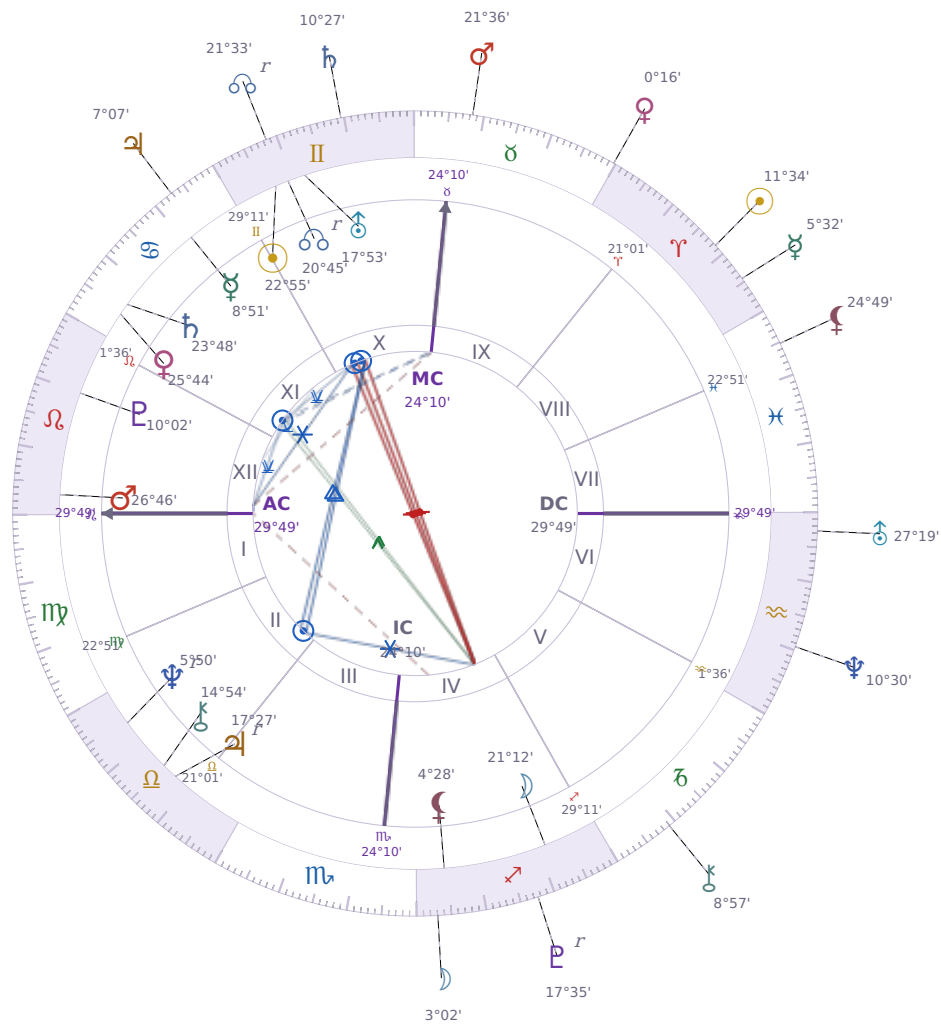

DAILY PERSONAL HOROSCOPE

Donald John Trump

President of the United States (2017–2021; since 2025)

♊ Gemini June 14, 1946 10:54 New York City

Monday, 1 April 2002

TRANSITS FOR TODAY

☉ Sun	in ♈ Aries	11°34'43"
☾ Moon	in ♐ Sagittarius	3°02'21"
☿ Mercury	in ♈ Aries	5°32'52"
♀ Venus	in ♉ Taurus	0°16'28"
♂ Mars	in ♉ Taurus	21°36'06"
♃ Jupiter	in ♋ Cancer	7°07'42"
♄ Saturn	in ♊ Gemini	10°27'58"

♅ Uranus	in ♒ Aquarius	27°19'32"
♆ Neptune	in ♒ Aquarius	10°30'22"
♇ Pluto	in ♐ Sagittarius Rx	17°35'23"
♁ Chiron	in ♑ Capricorn	8°57'57"
♊ NNode	in ♊ Gemini Rx	21°33'53"
♁ Lilith	in ♋ Pisces	24°49'26"

NATAL PLANETS

☉ Sun	in ♊ Gemini	22°55'42"	X
☾ Moon	in ♐ Sagittarius	21°12'12"	IV
☿ Mercury	in ♋ Cancer	8°51'34"	XI
♀ Venus	in ♋ Cancer	25°44'17"	XI
♂ Mars	in ♌ Leo	26°46'33"	XII
♃ Jupiter	in ♎ Libra	17°27'07"	II Rx
♄ Saturn	in ♋ Cancer	23°48'56"	XI
♅ Uranus	in ♊ Gemini	17°53'35"	X
♆ Neptune	in ♎ Libra	5°50'31"	II Rx
♇ Pluto	in ♌ Leo	10°02'32"	XII
♁ Chiron	in ♎ Libra	14°54'44"	II
♊ North Node	in ♊ Gemini	20°45'24"	X Rx
♁ Lilith	in ♐ Sagittarius	4°28'48"	IV

KEY DATE

♀ Venus enters ♉ Taurus

Venus in *Taurus* shifts how people handle money and relationships — you'll notice a **stronger pull toward stability** and less tolerance for drama or sudden changes. In work and friendships, this transit brings a **preference for steady progress** over risky moves, and people tend to stick with what works rather than constantly switch direction. Physical comfort matters more now, so expect **more attention to food, comfort items, and routine pleasures** as people naturally invest in things that feel reliable and good.